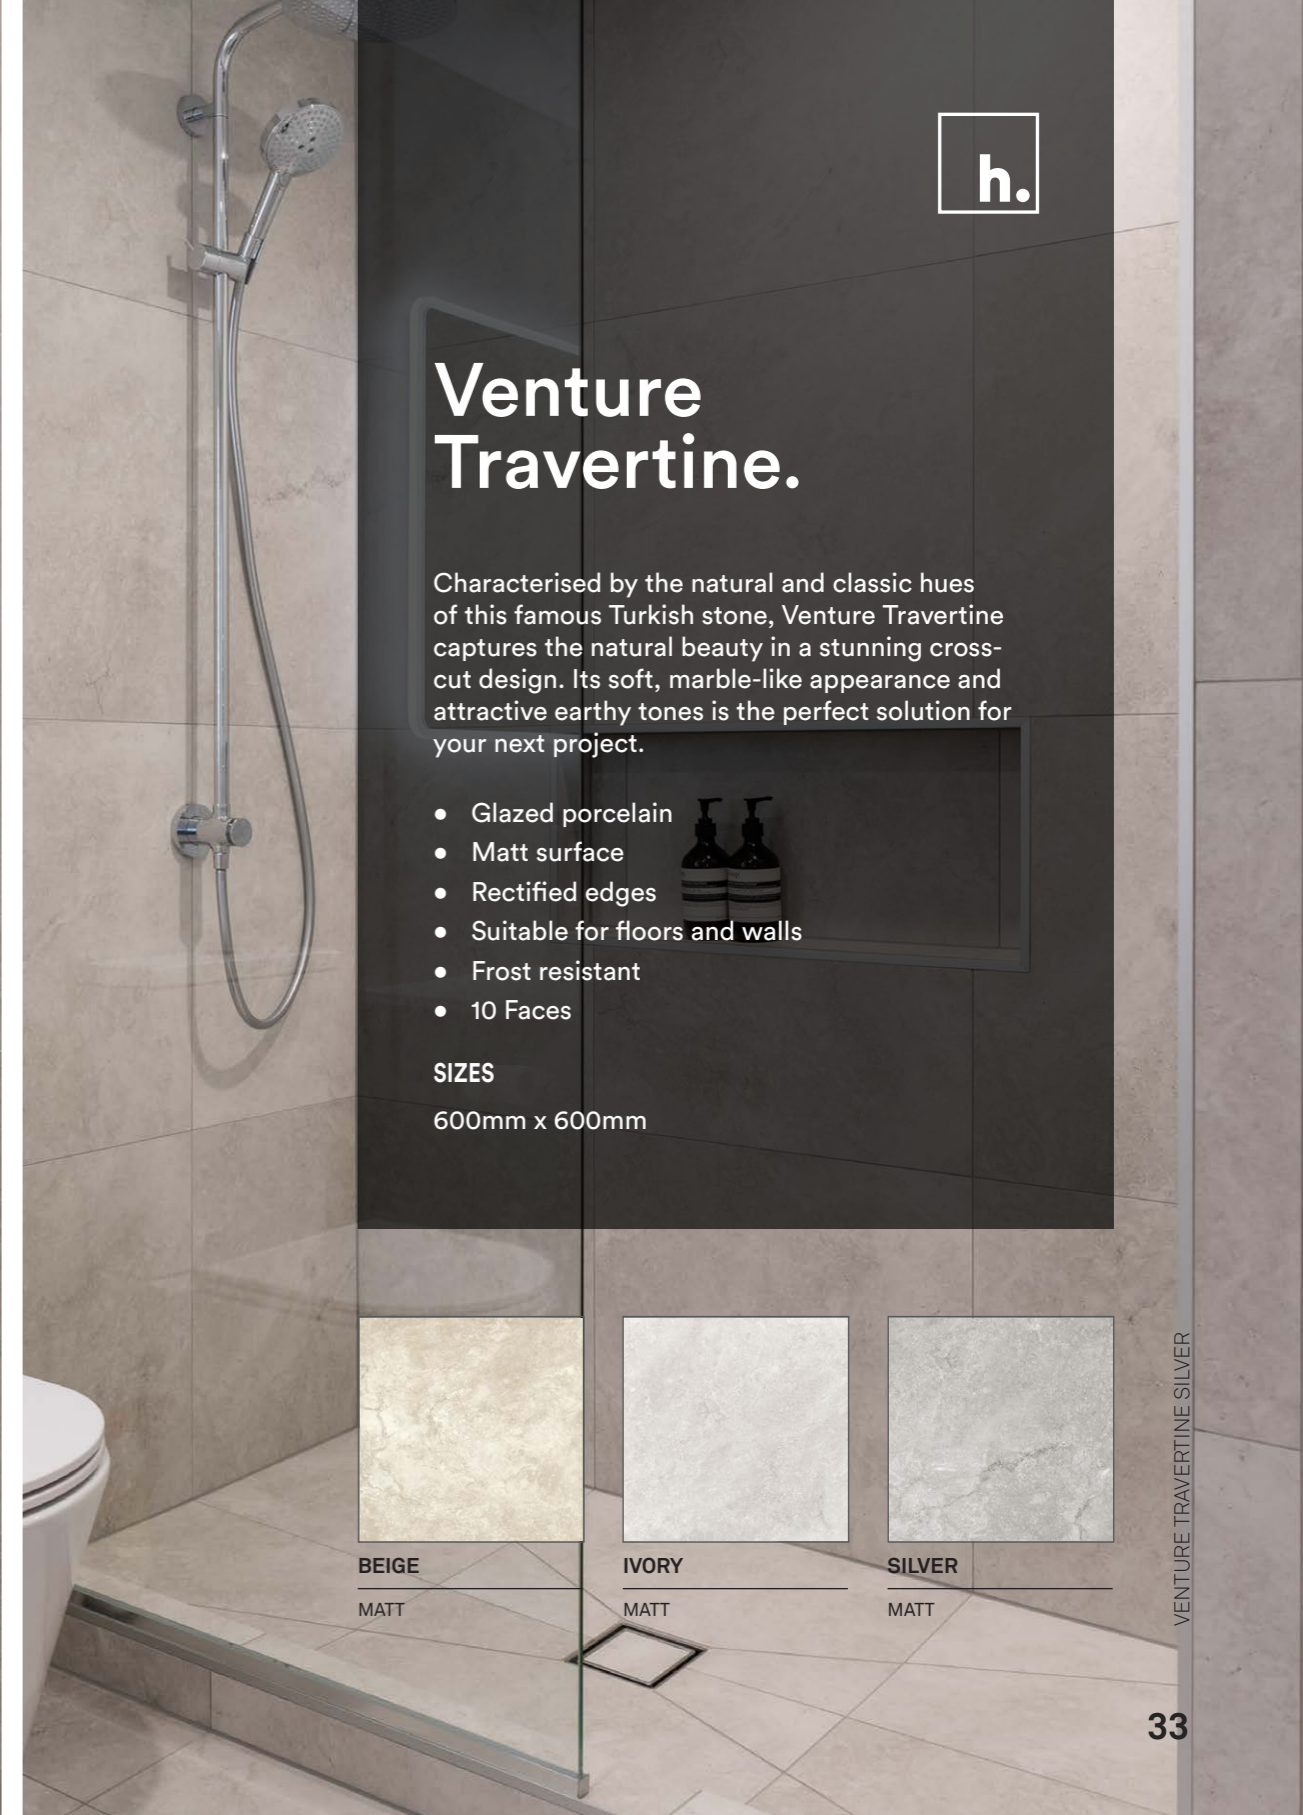

- Glazed porcelain
- Natural surface
- Rectified edges
- Suitable for floors and walls
- 12 Faces

SIZES

600mm x 600mm

LIGHT
NATURAL

BEIGE
NATURAL

TRAVERTINE VEIN CUT LIGHT

VENTURE TRAVERTINE IVORY

Venture Travertine.