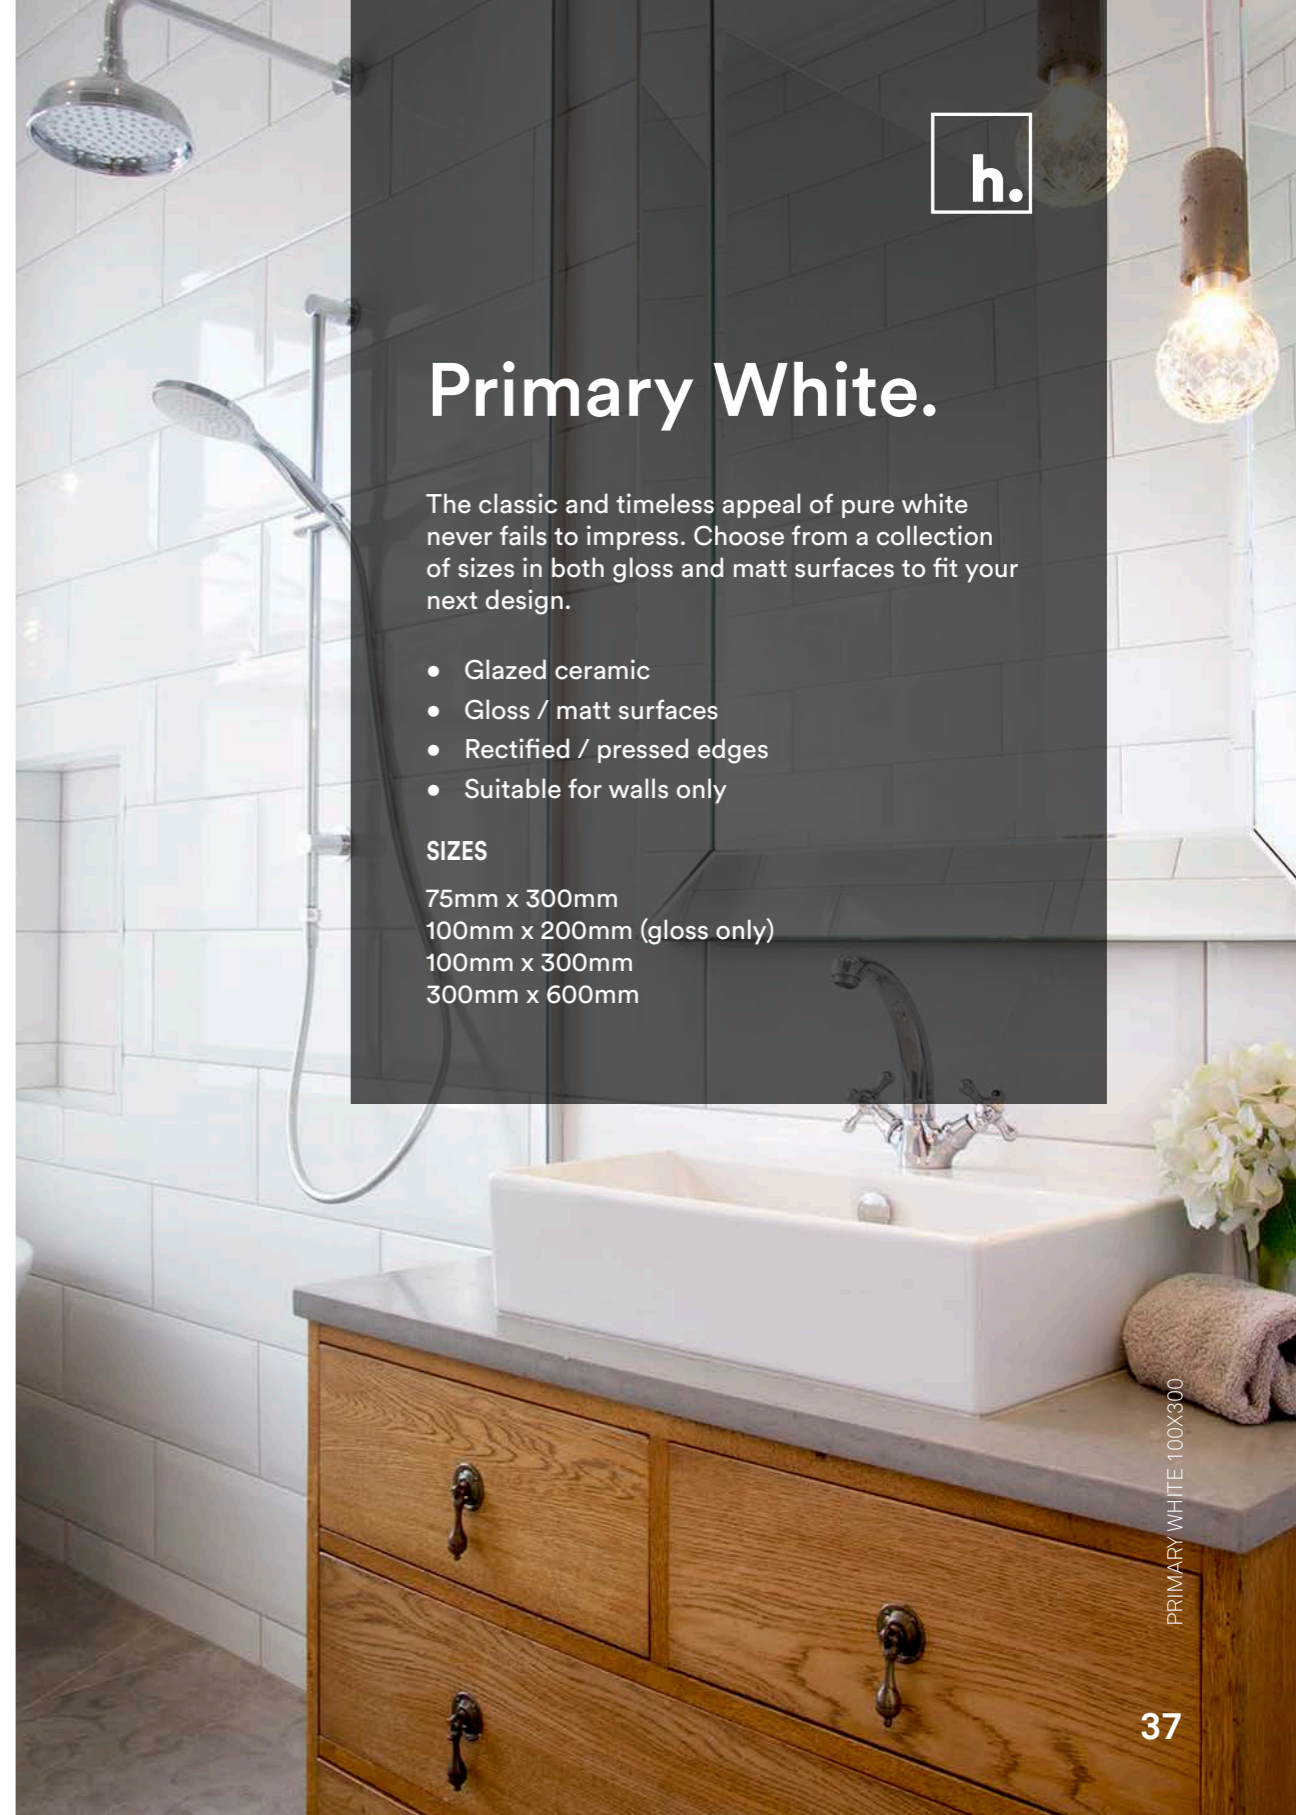

PRIMARY WHITE | HOME | COAST
SKYLINE | CLASSICA MOSAICS

Primary White.

Primary White.

The classic and timeless appeal of pure white never fails to impress. Choose from a collection of sizes in both gloss and matt surfaces to fit your next design.

- Glazed ceramic
- Gloss / matt surfaces
- Rectified / pressed edges
- Suitable for walls only

SIZES

- 75mm x 300mm
- 100mm x 200mm (gloss only)
- 100mm x 300mm
- 300mm x 600mm

Home.

Popular tones in a classic format, the Home series is a modern selection of wall tiles designed for any setting creating a durable and smart décor.