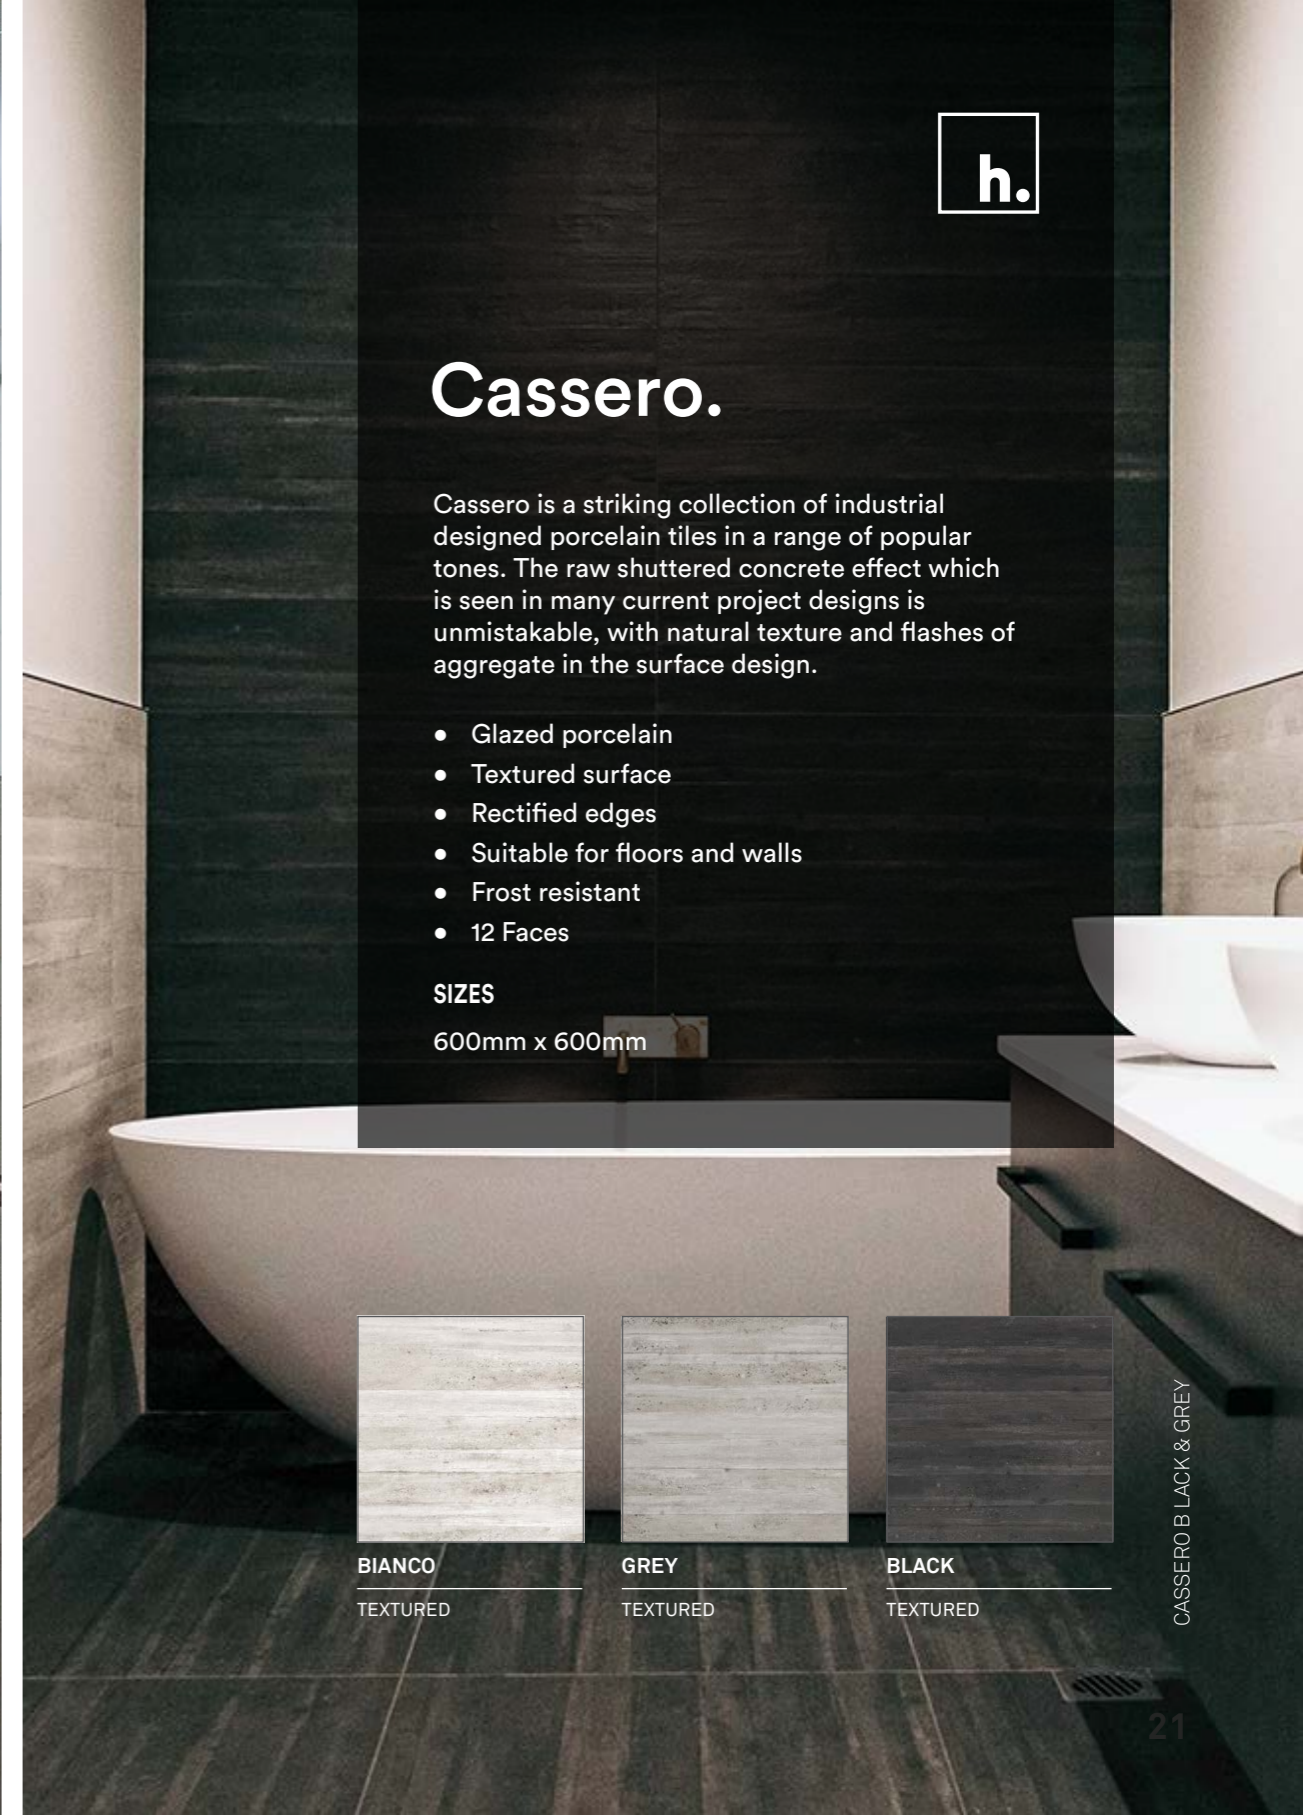

SIZES

600mm x 600mm

CASSERO BLACK & GREY