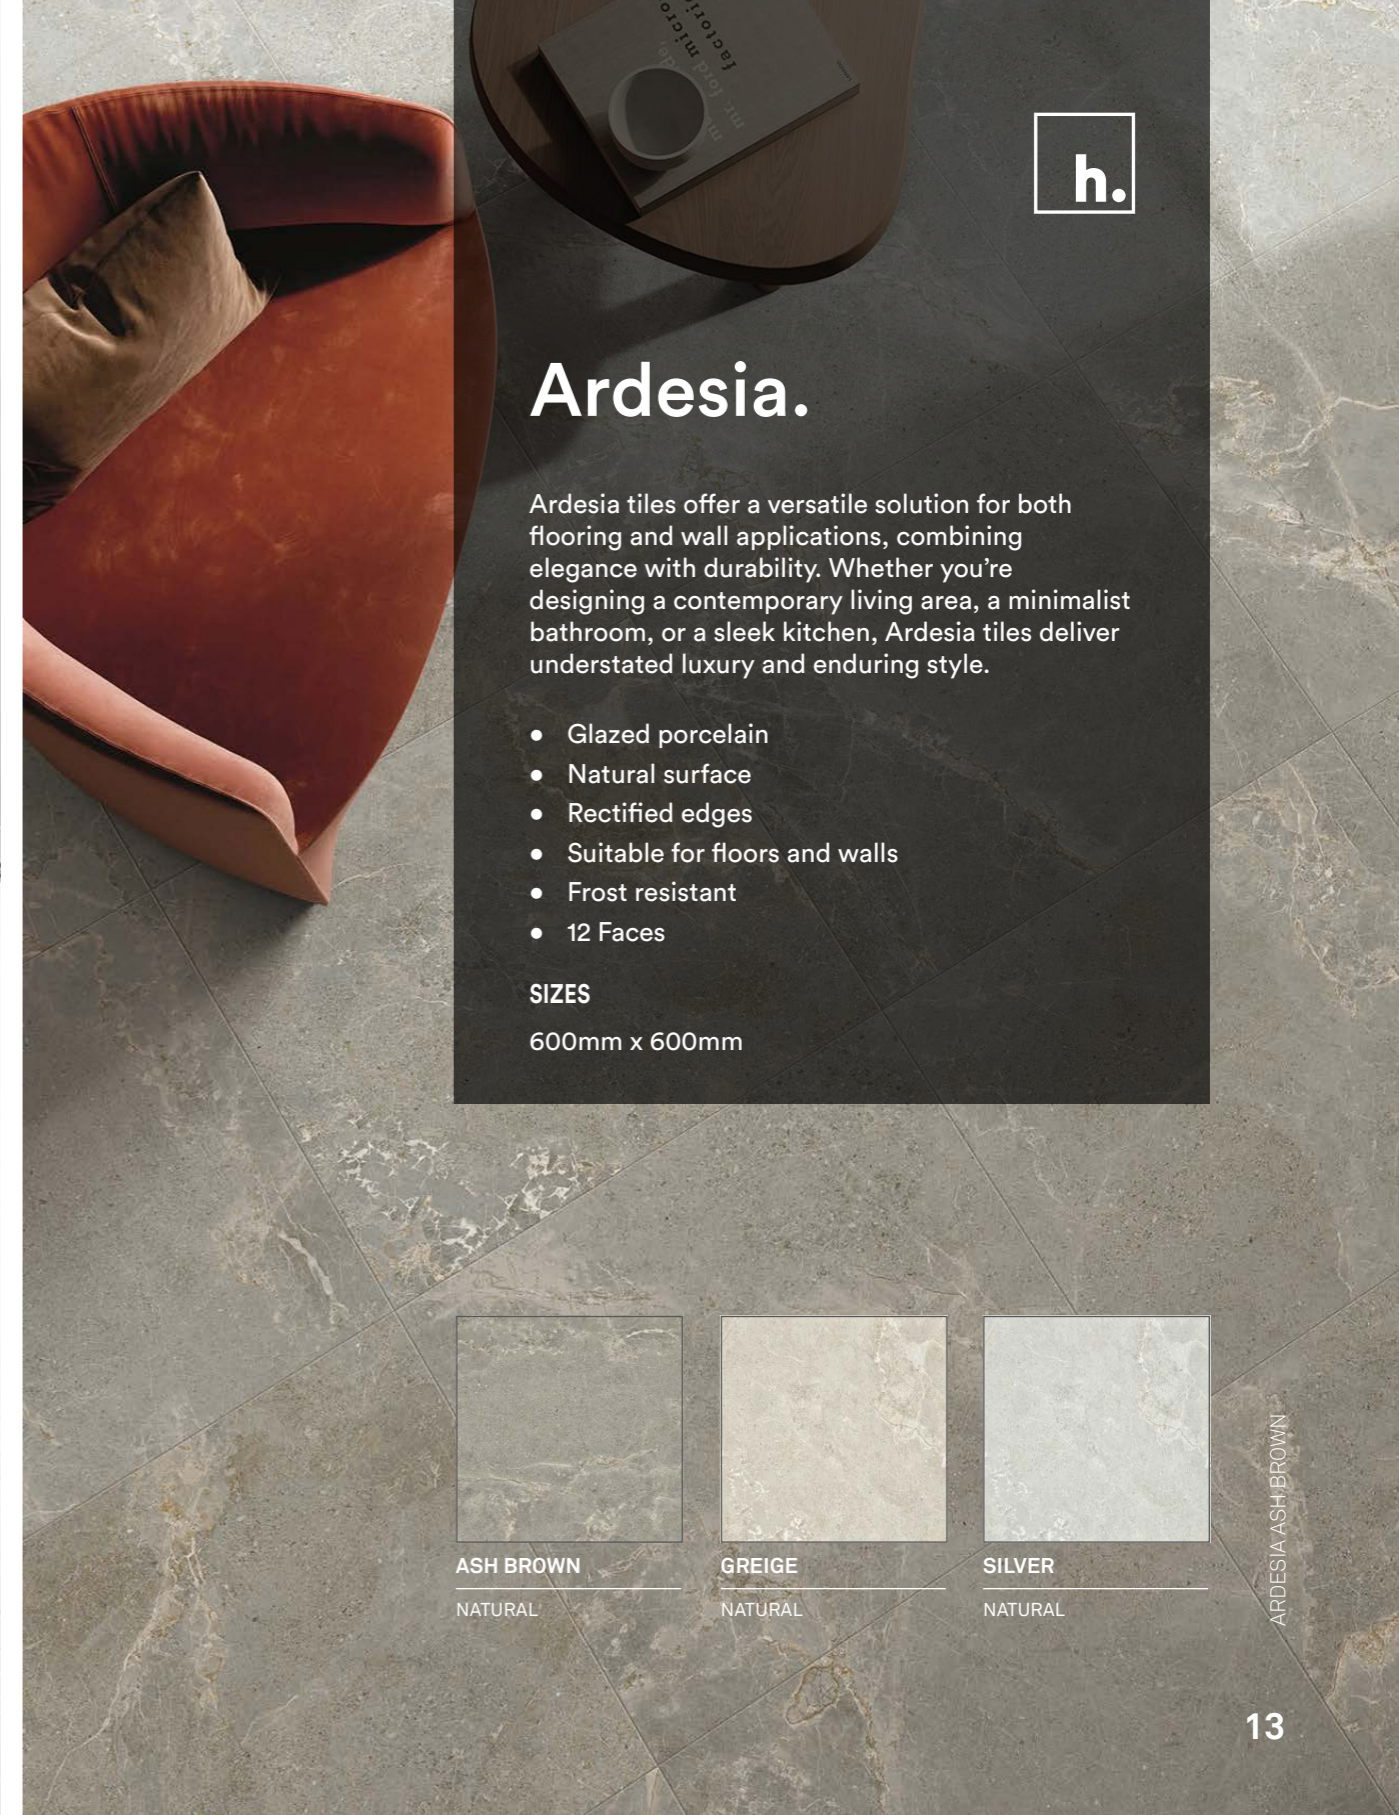

Ardesia.

Ardesia tiles offer a versatile solution for both flooring and wall applications, combining elegance with durability. Whether you're designing a contemporary living area, a minimalist bathroom, or a sleek kitchen, Ardesia tiles deliver understated luxury and enduring style.

- Glazed porcelain
- Natural surface
- Rectified edges
- Suitable for floors and walls
- Frost resistant
- 12 Faces

SIZES

600mm x 600mm

ARDESIA ASH BROWN