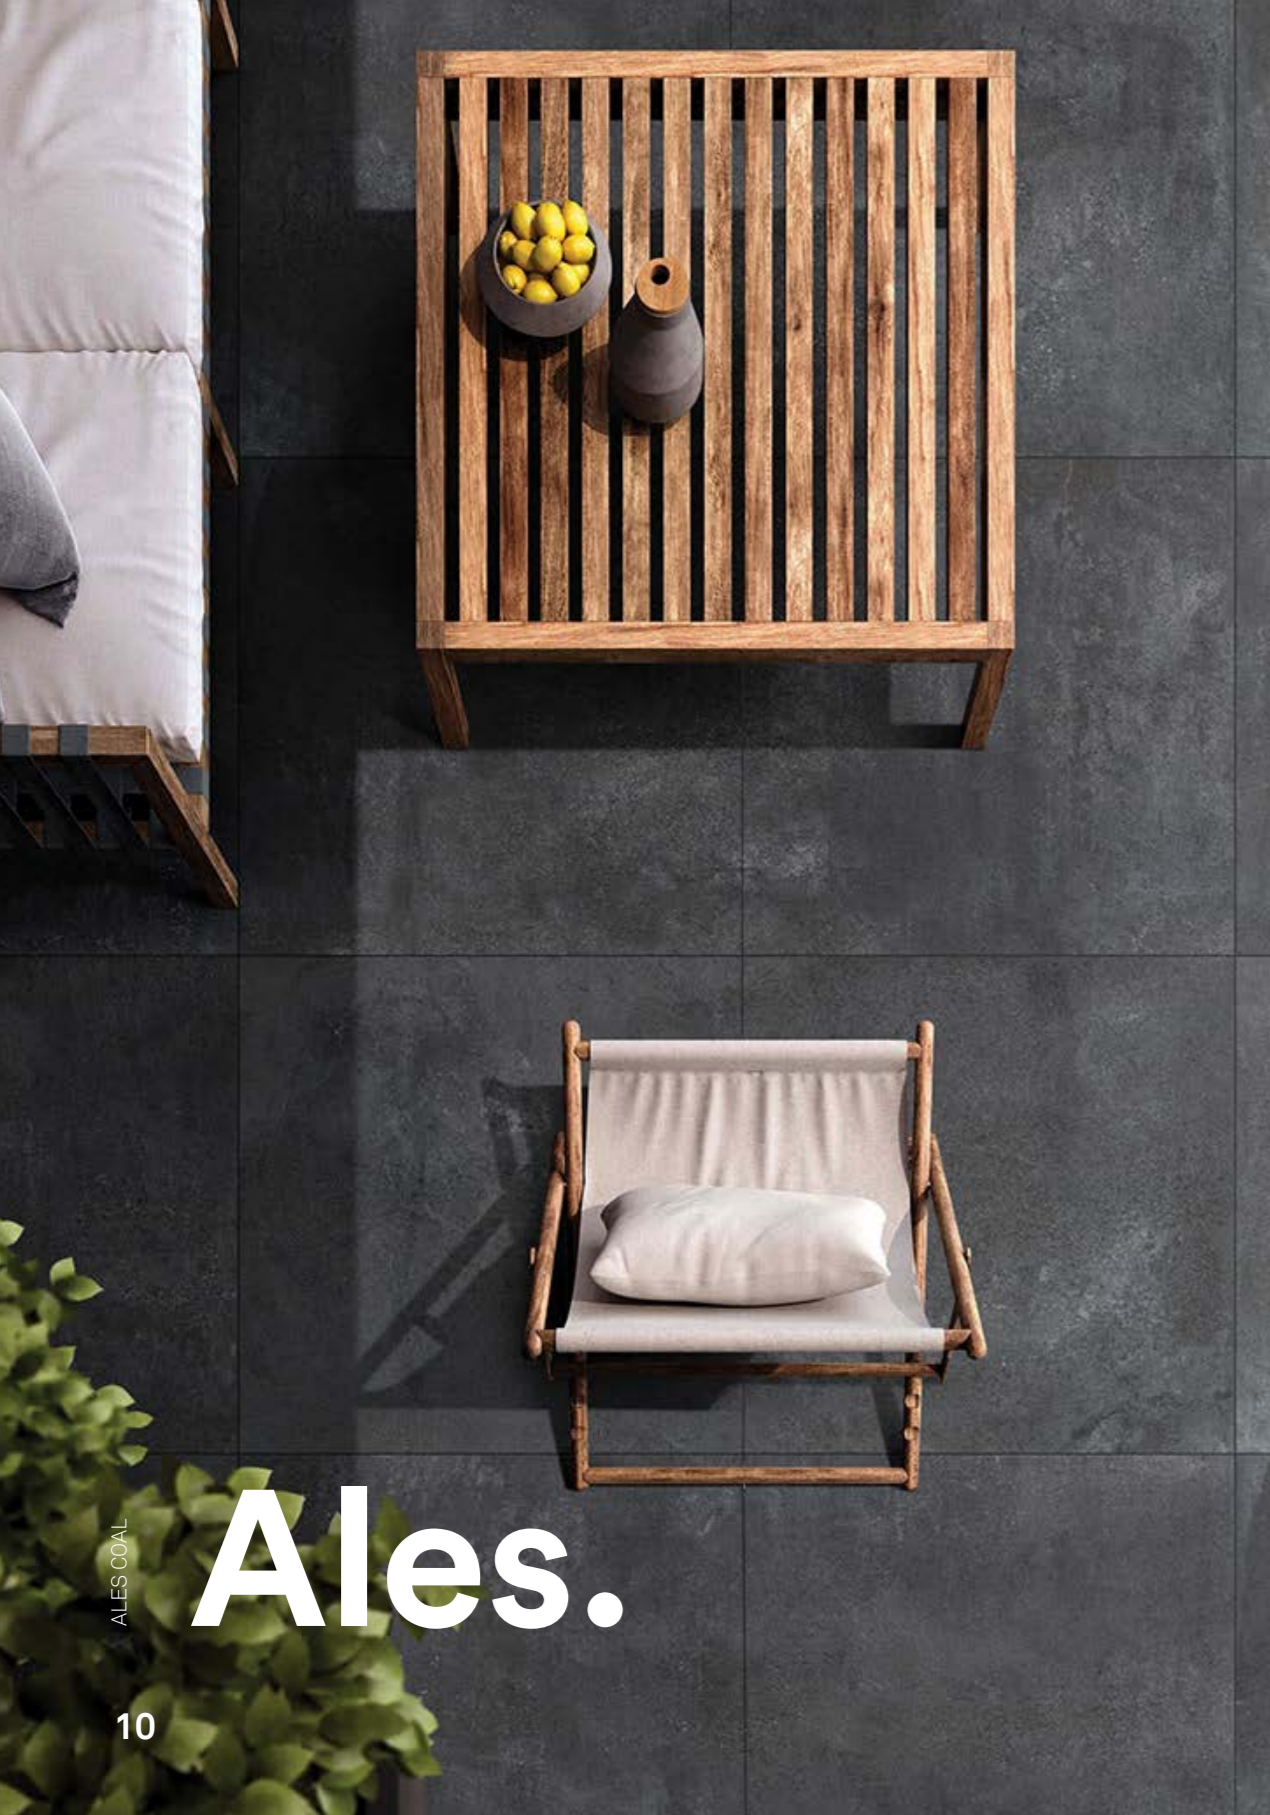

Ales.

Ales.

Contemporary and trendy, Ales is a nod to modernist architecture with its minimalist and raw aesthetic. Three trendy tones in a weathered-cement appearance, perfect in any setting for an understated and cool vibe.

- Glazed porcelain
- Natural / structured surfaces (*SRV 50/R11 | P5)
- Rectified edges
- Suitable for floors and walls
- Frost resistant
- 12 Faces

SIZES

600mm x 600mm