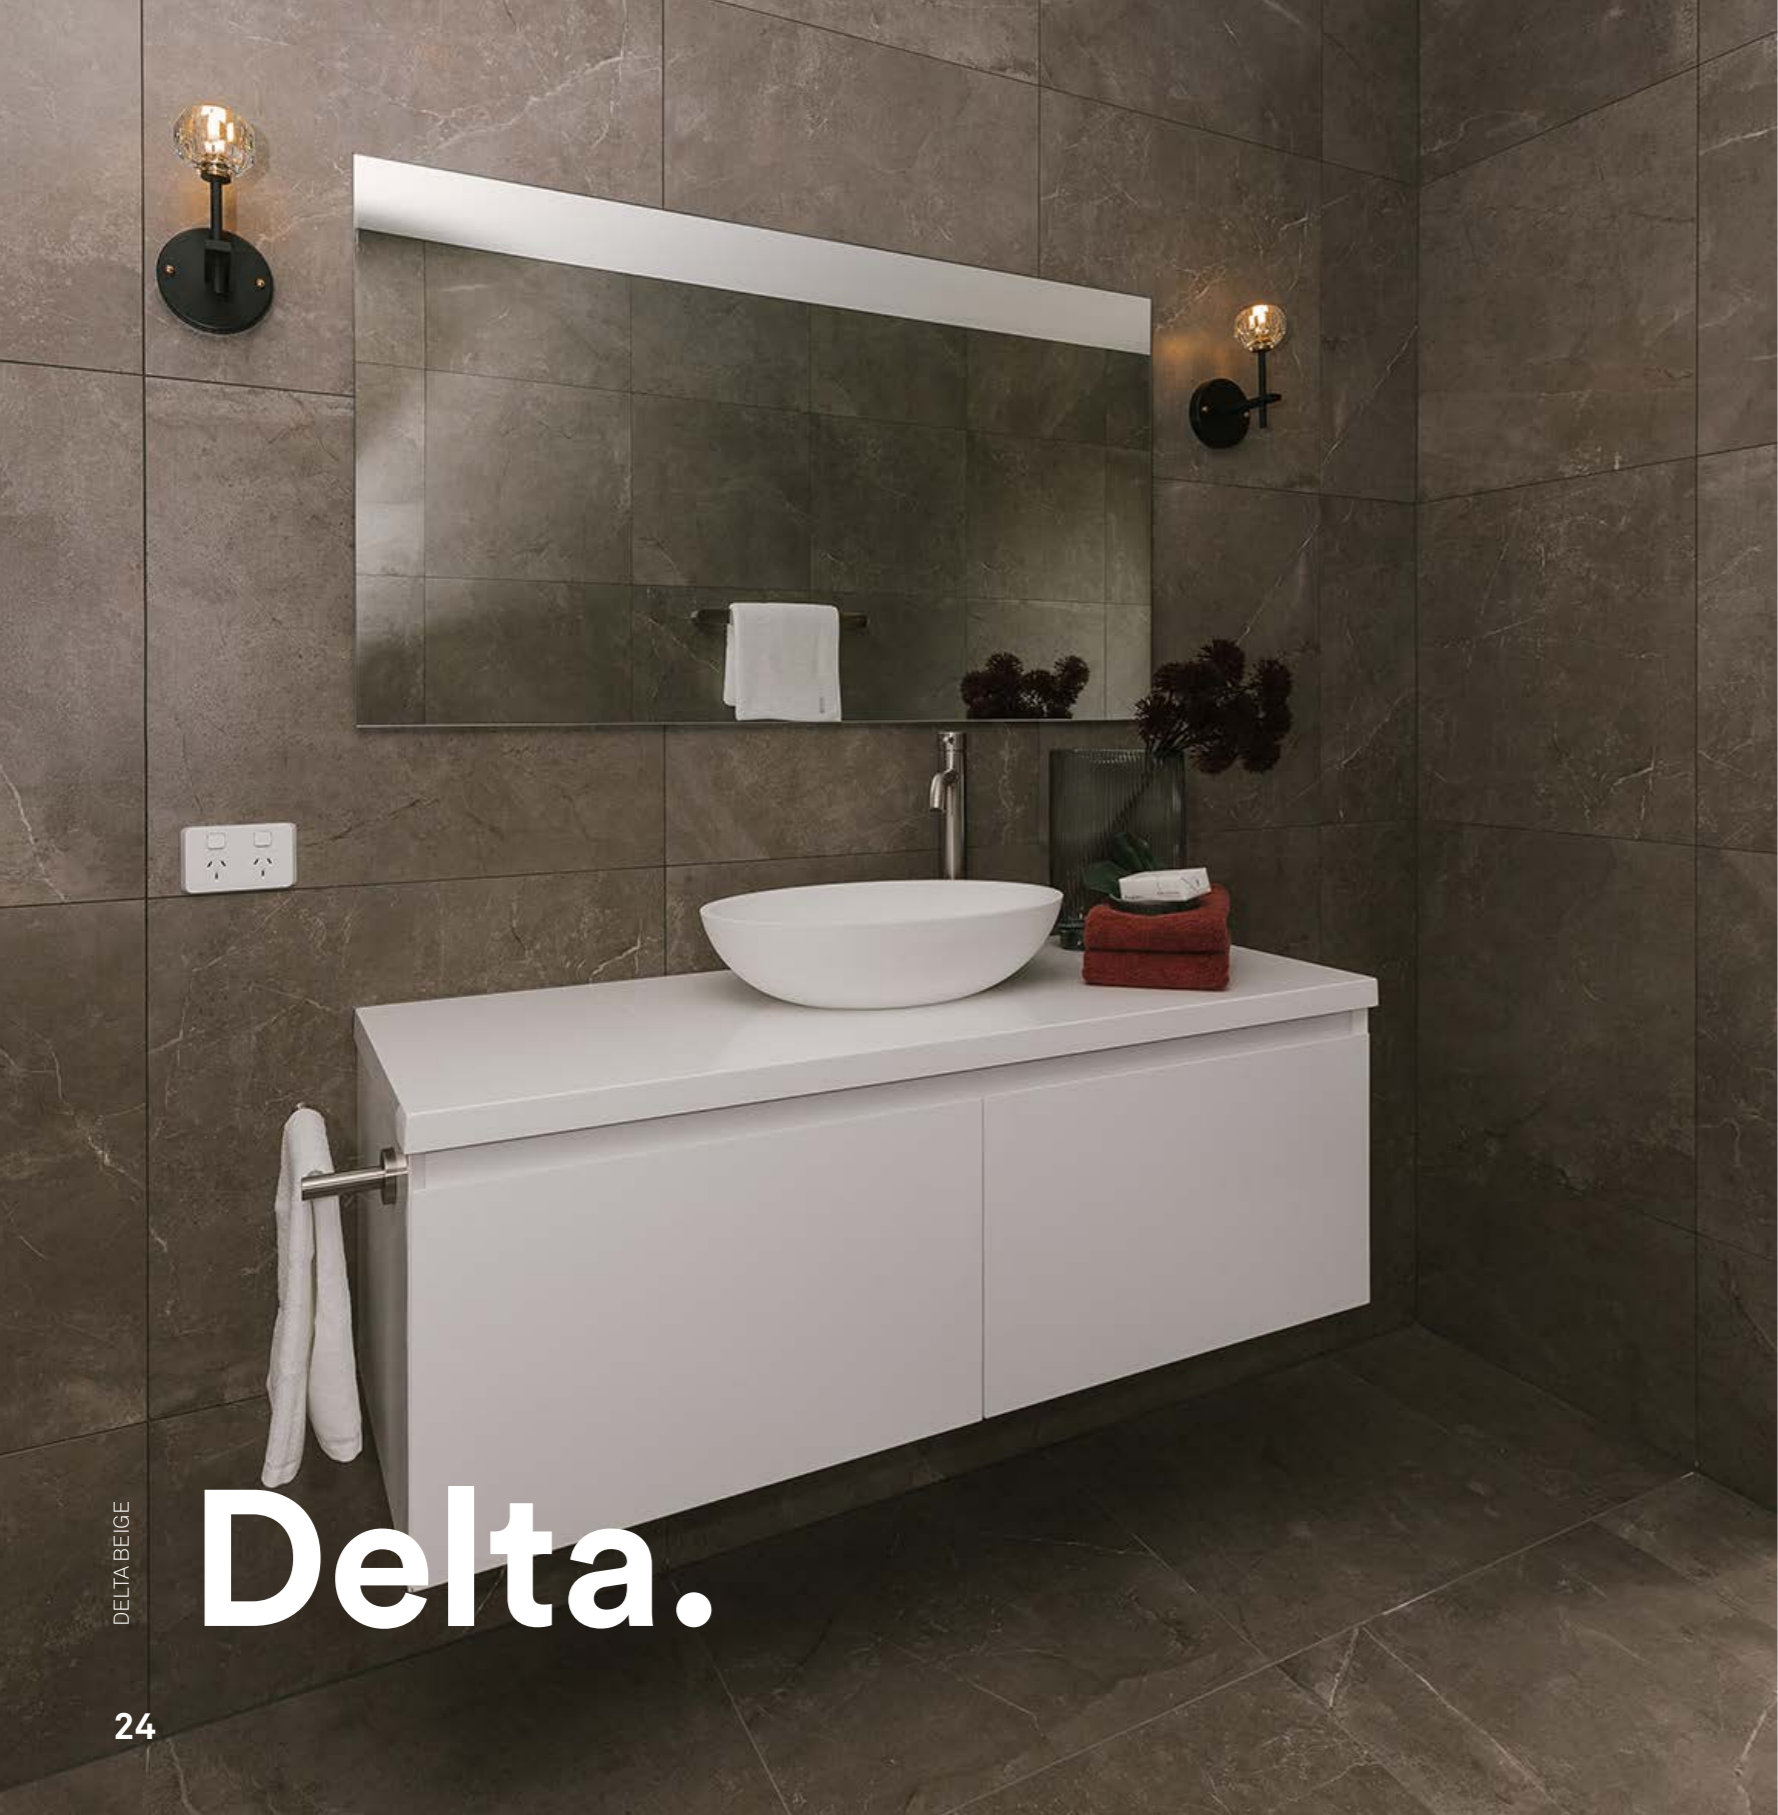

CENIC GREY

DELTA BEIGE

Delta.

Delta.

Stunning tones with nuances of natural stone, Delta is an exquisite collection of porcelain. The soft lappato surface offers a practical and stylish design for all interior applications, or consider the appeal of full polish for a luxurious finish.