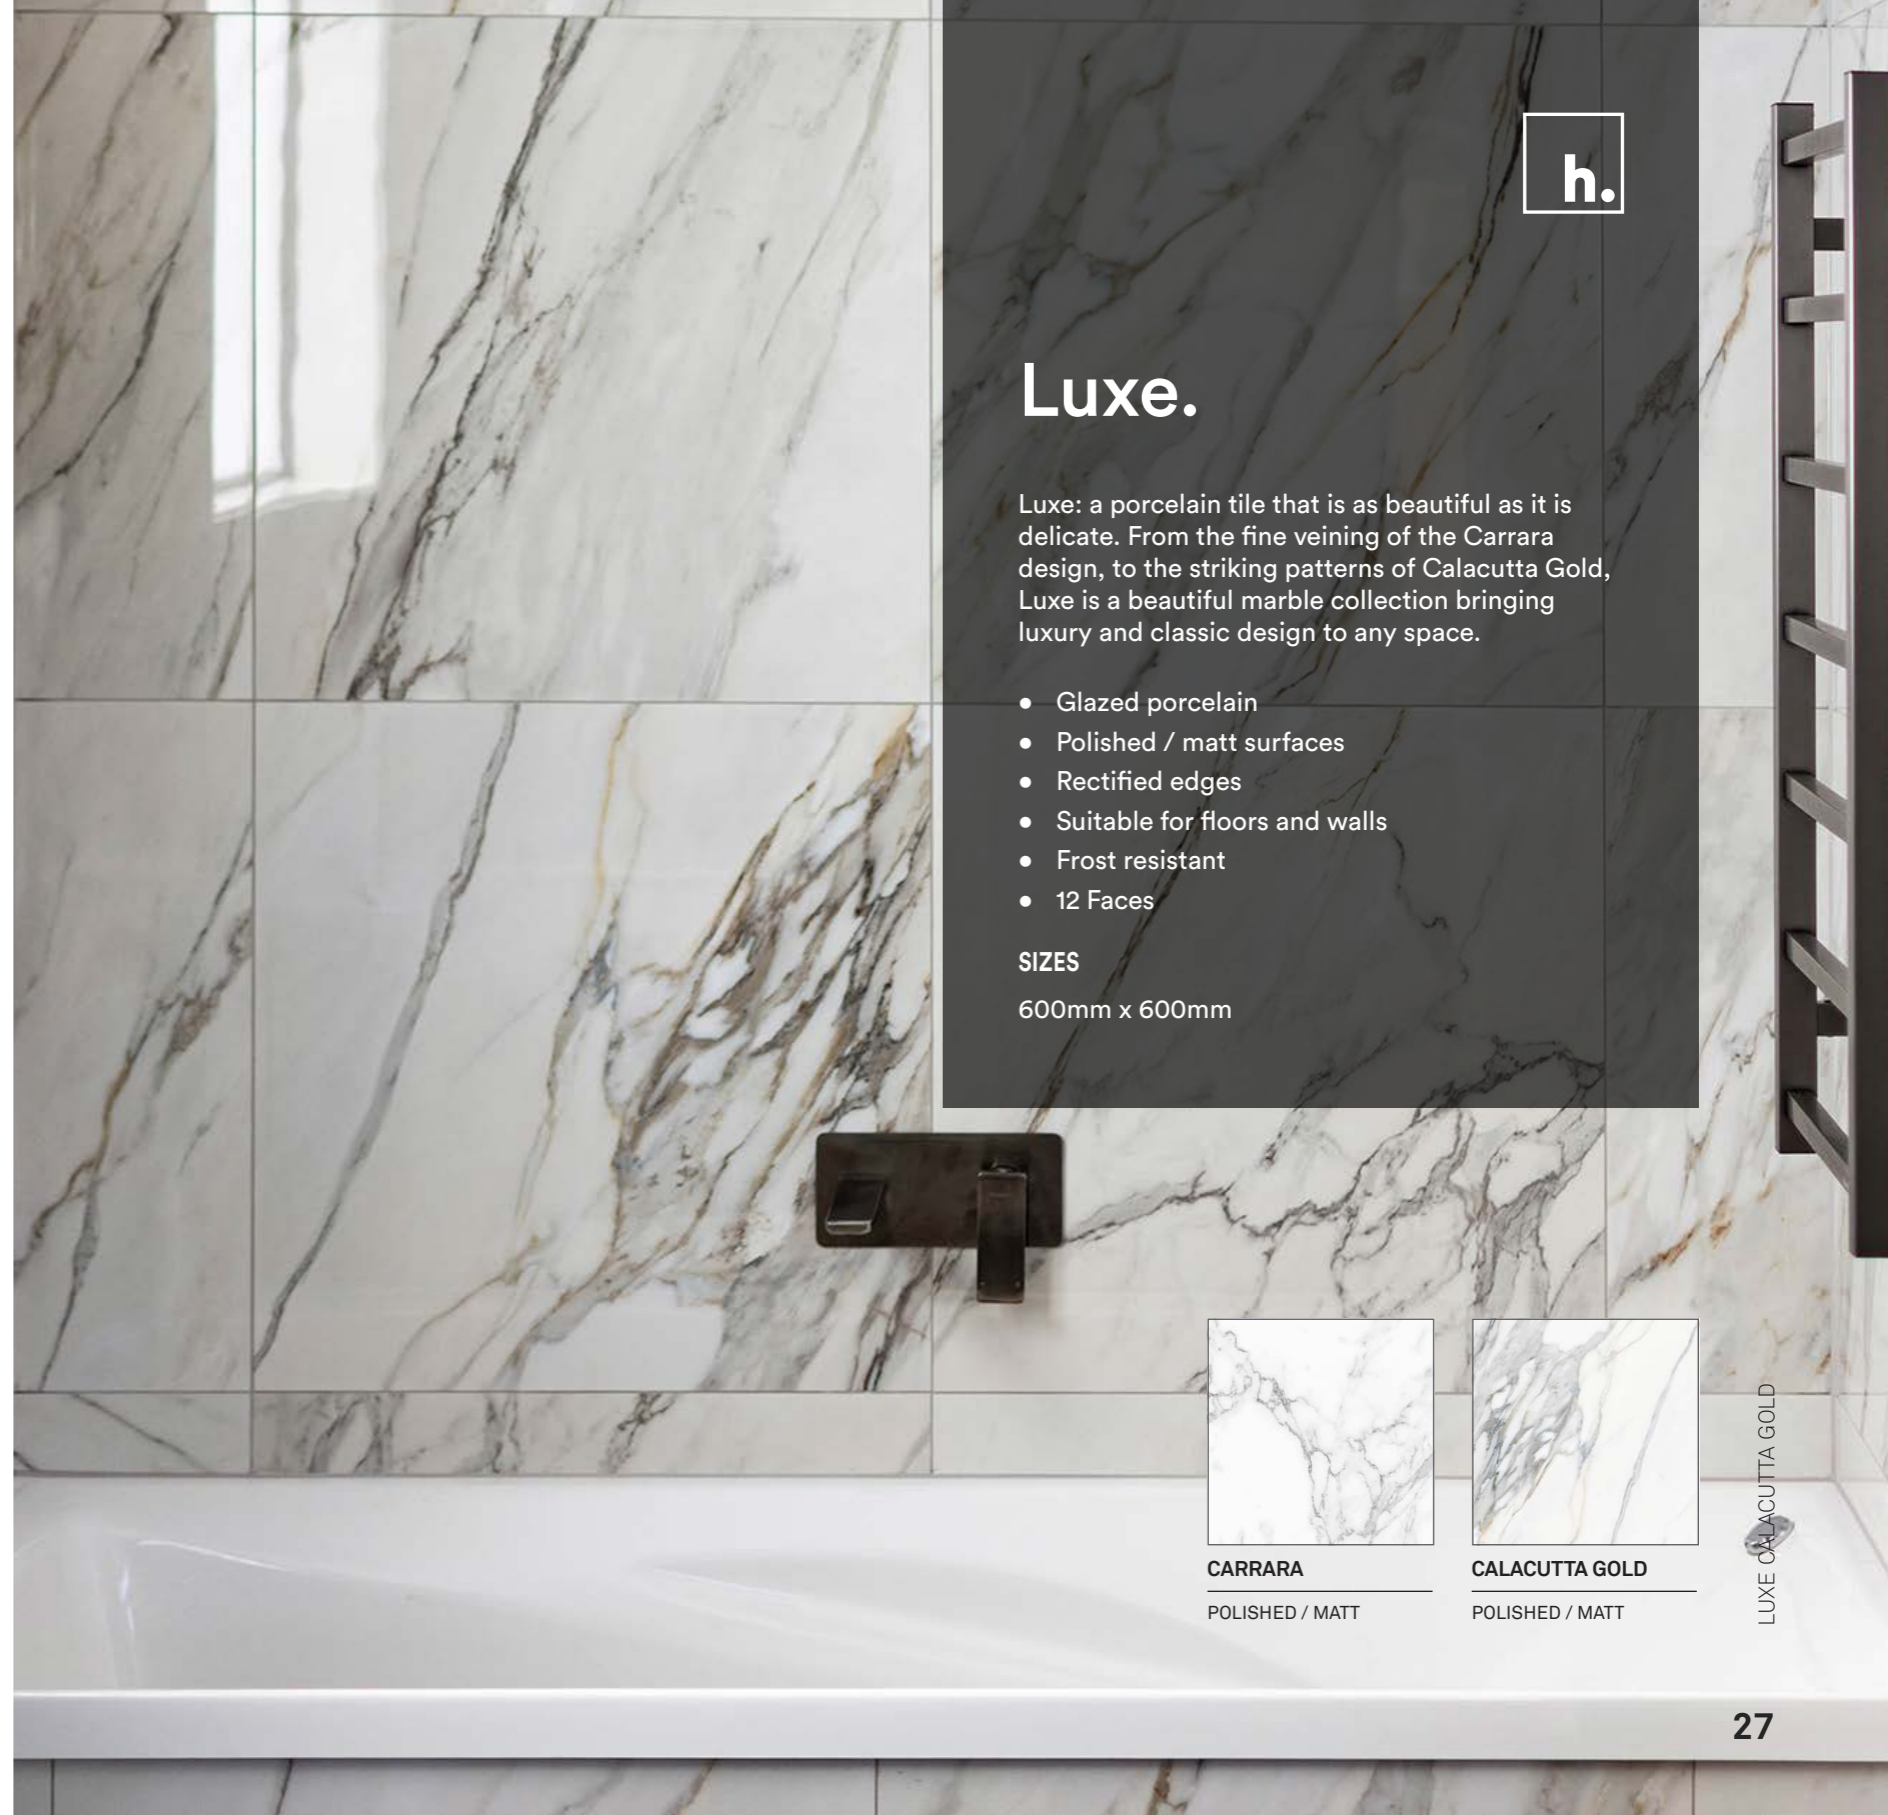

SOFT LAPPATO

CHARCOAL

POLISHED /
SOFT LAPPATO

DELTA CHARCOAL

LUXE CARRARA

Luxe.

Luxe.

Luxe: a porcelain tile that is as beautiful as it is delicate. From the fine veining of the Carrara design, to the striking patterns of Calacutta Gold, Luxe is a beautiful marble collection bringing luxury and classic design to any space.