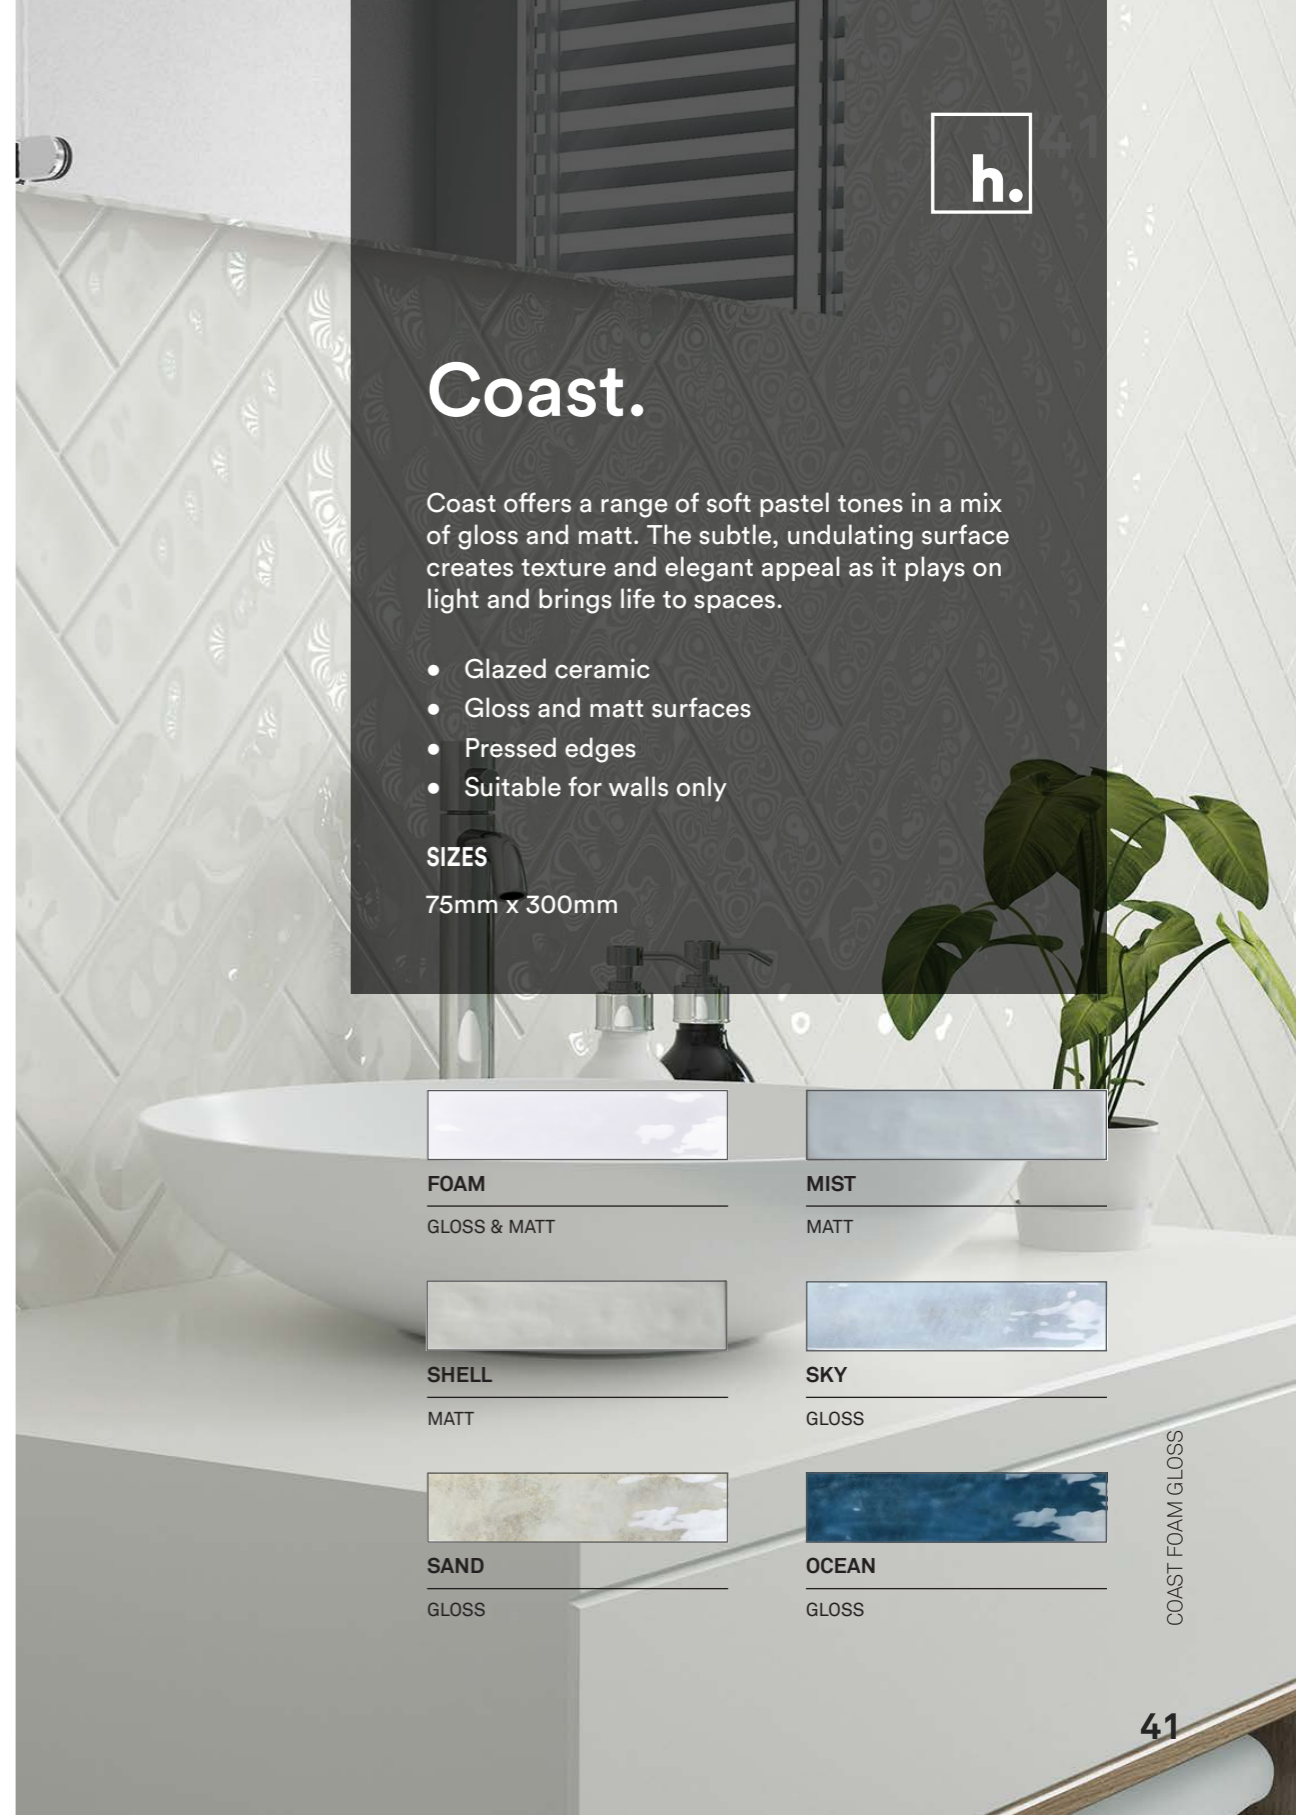

SIZES

75mm x 300mm

FOAM

GLOSS & MATT

MIST

MATT

SHELL

MATT

SKY

GLOSS

SAND

GLOSS

OCEAN

GLOSS

COAST FOAM GLOSS