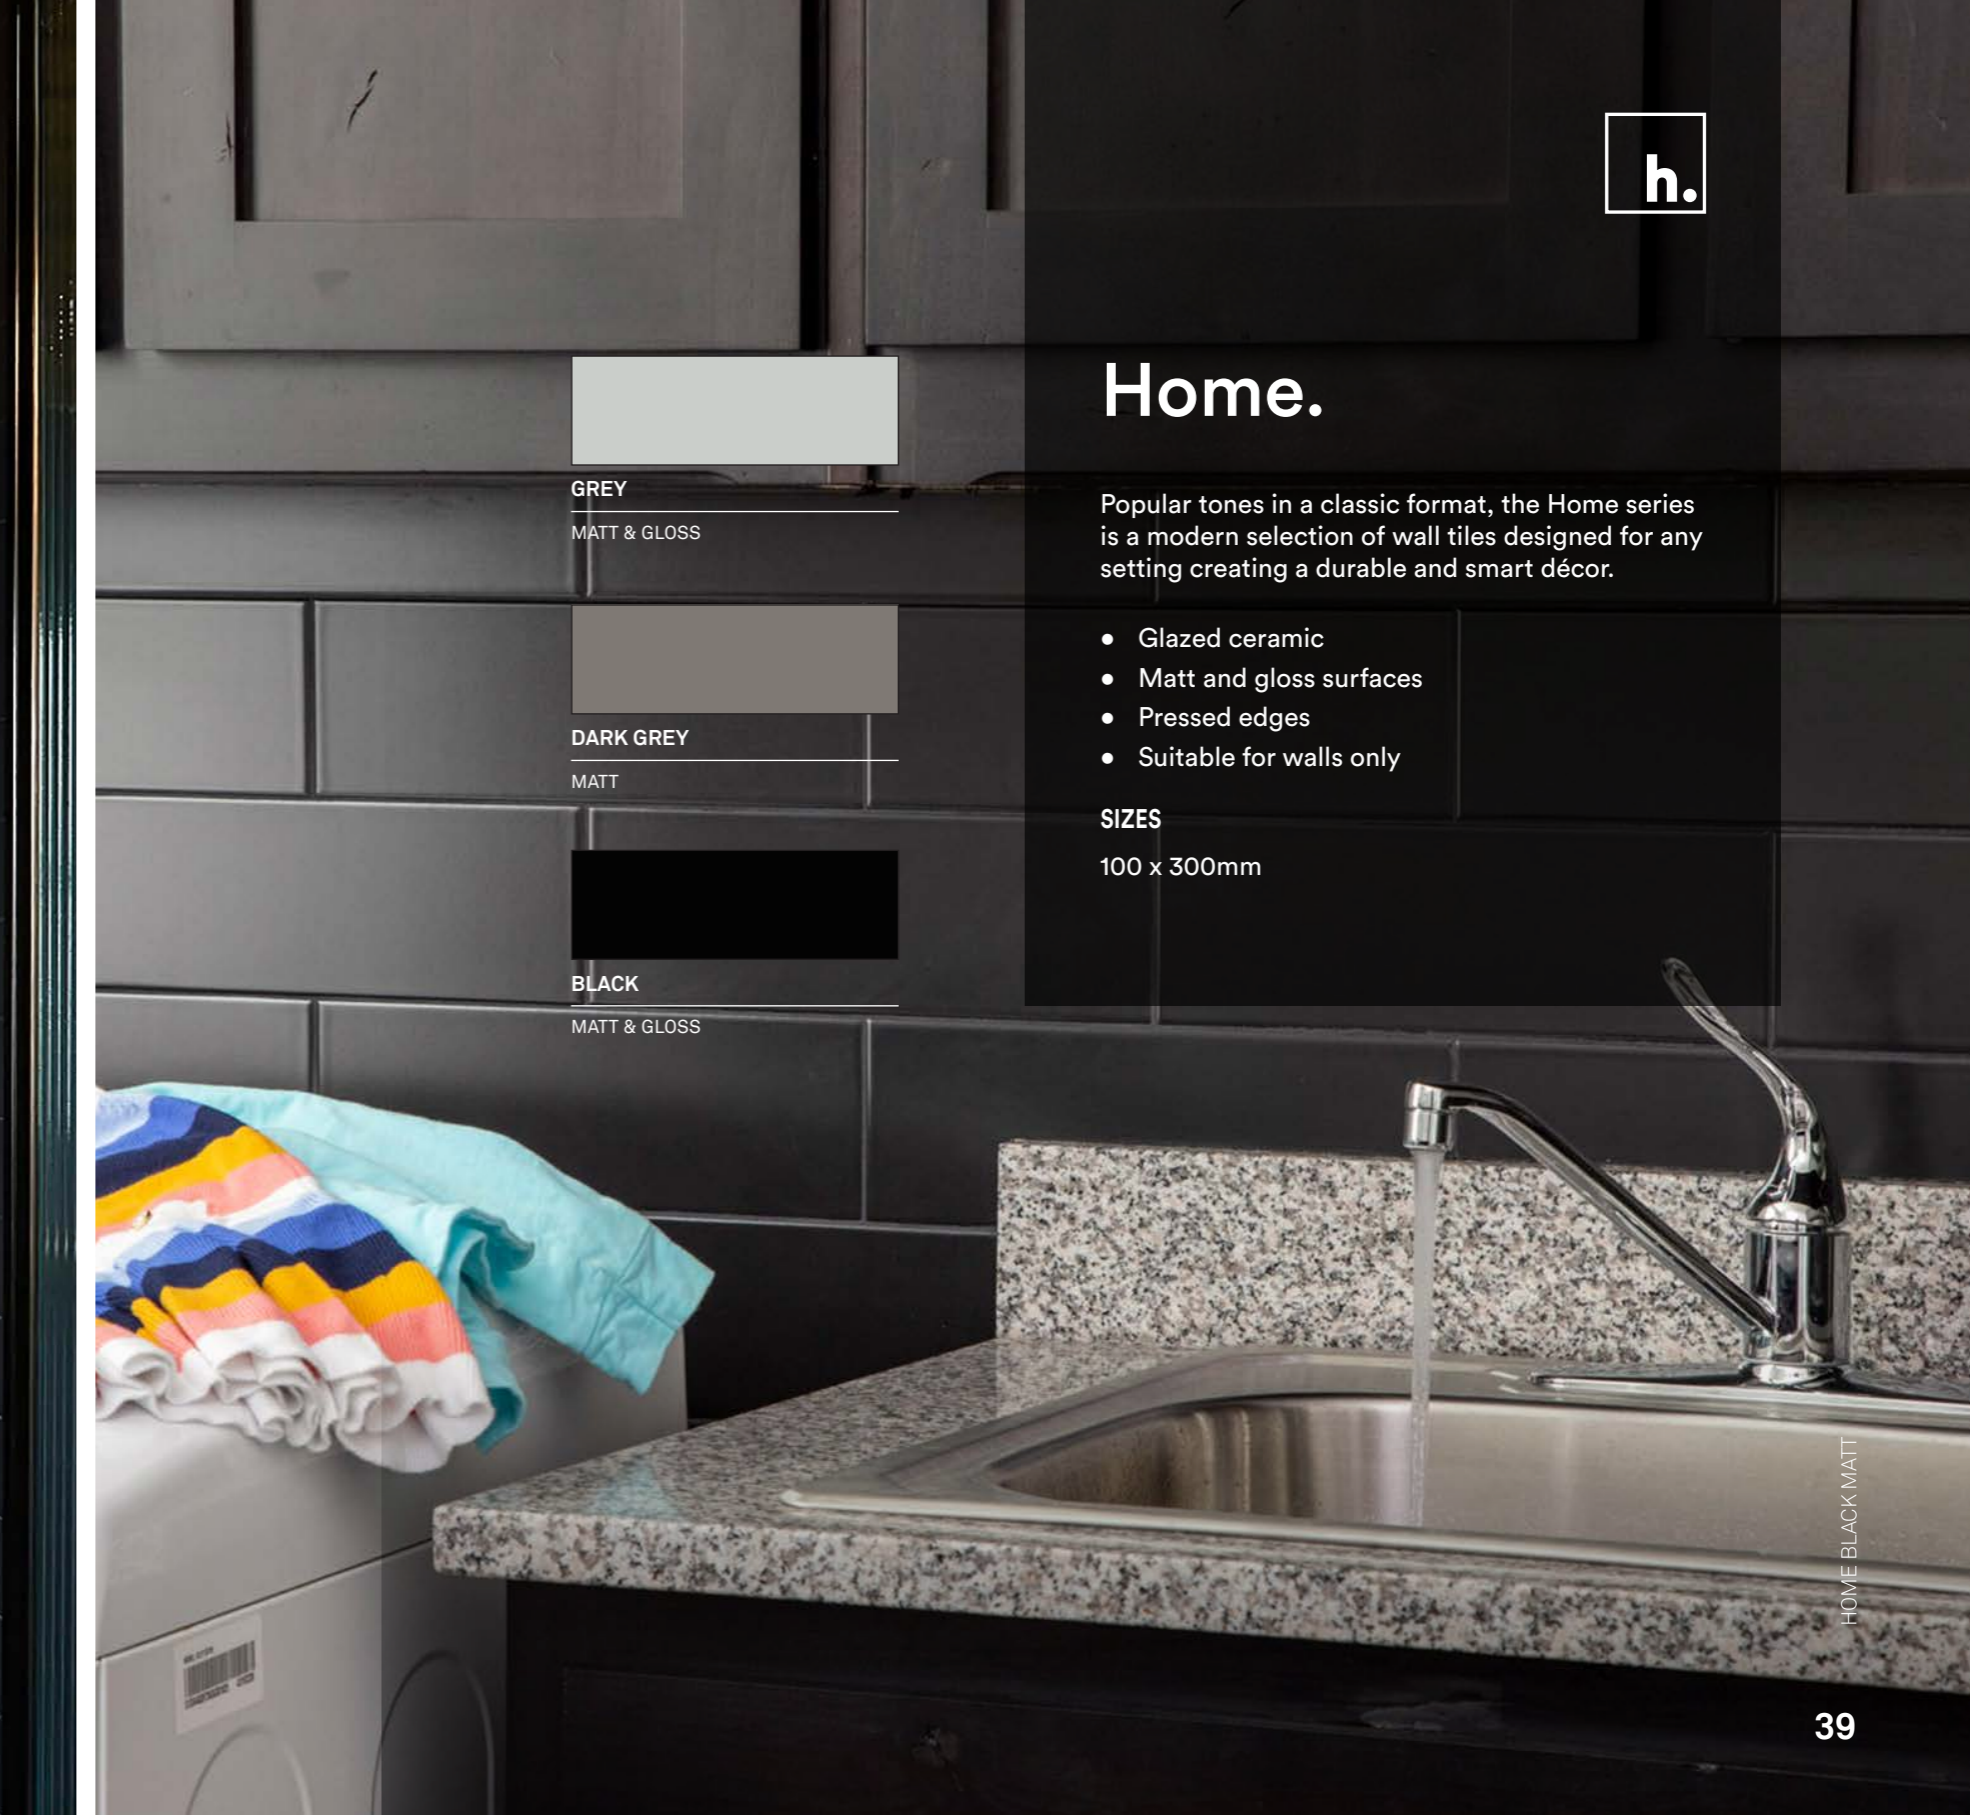

- Glazed ceramic
- Gloss / matt surfaces
- Rectified / pressed edges
- Suitable for walls only

SIZES

- 75mm x 300mm
- 100mm x 200mm (gloss only)
- 100mm x 300mm
- 300mm x 600mm

Home.

Popular tones in a classic format, the Home series is a modern selection of wall tiles designed for any setting creating a durable and smart décor.

- Glazed ceramic
- Matt and gloss surfaces
- Pressed edges
- Suitable for walls only

SIZES

100 x 300mm

GREY
MATT & GLOSS

DARK GREY
MATT

BLACK
MATT & GLOSS

Coast.

COAST SKY