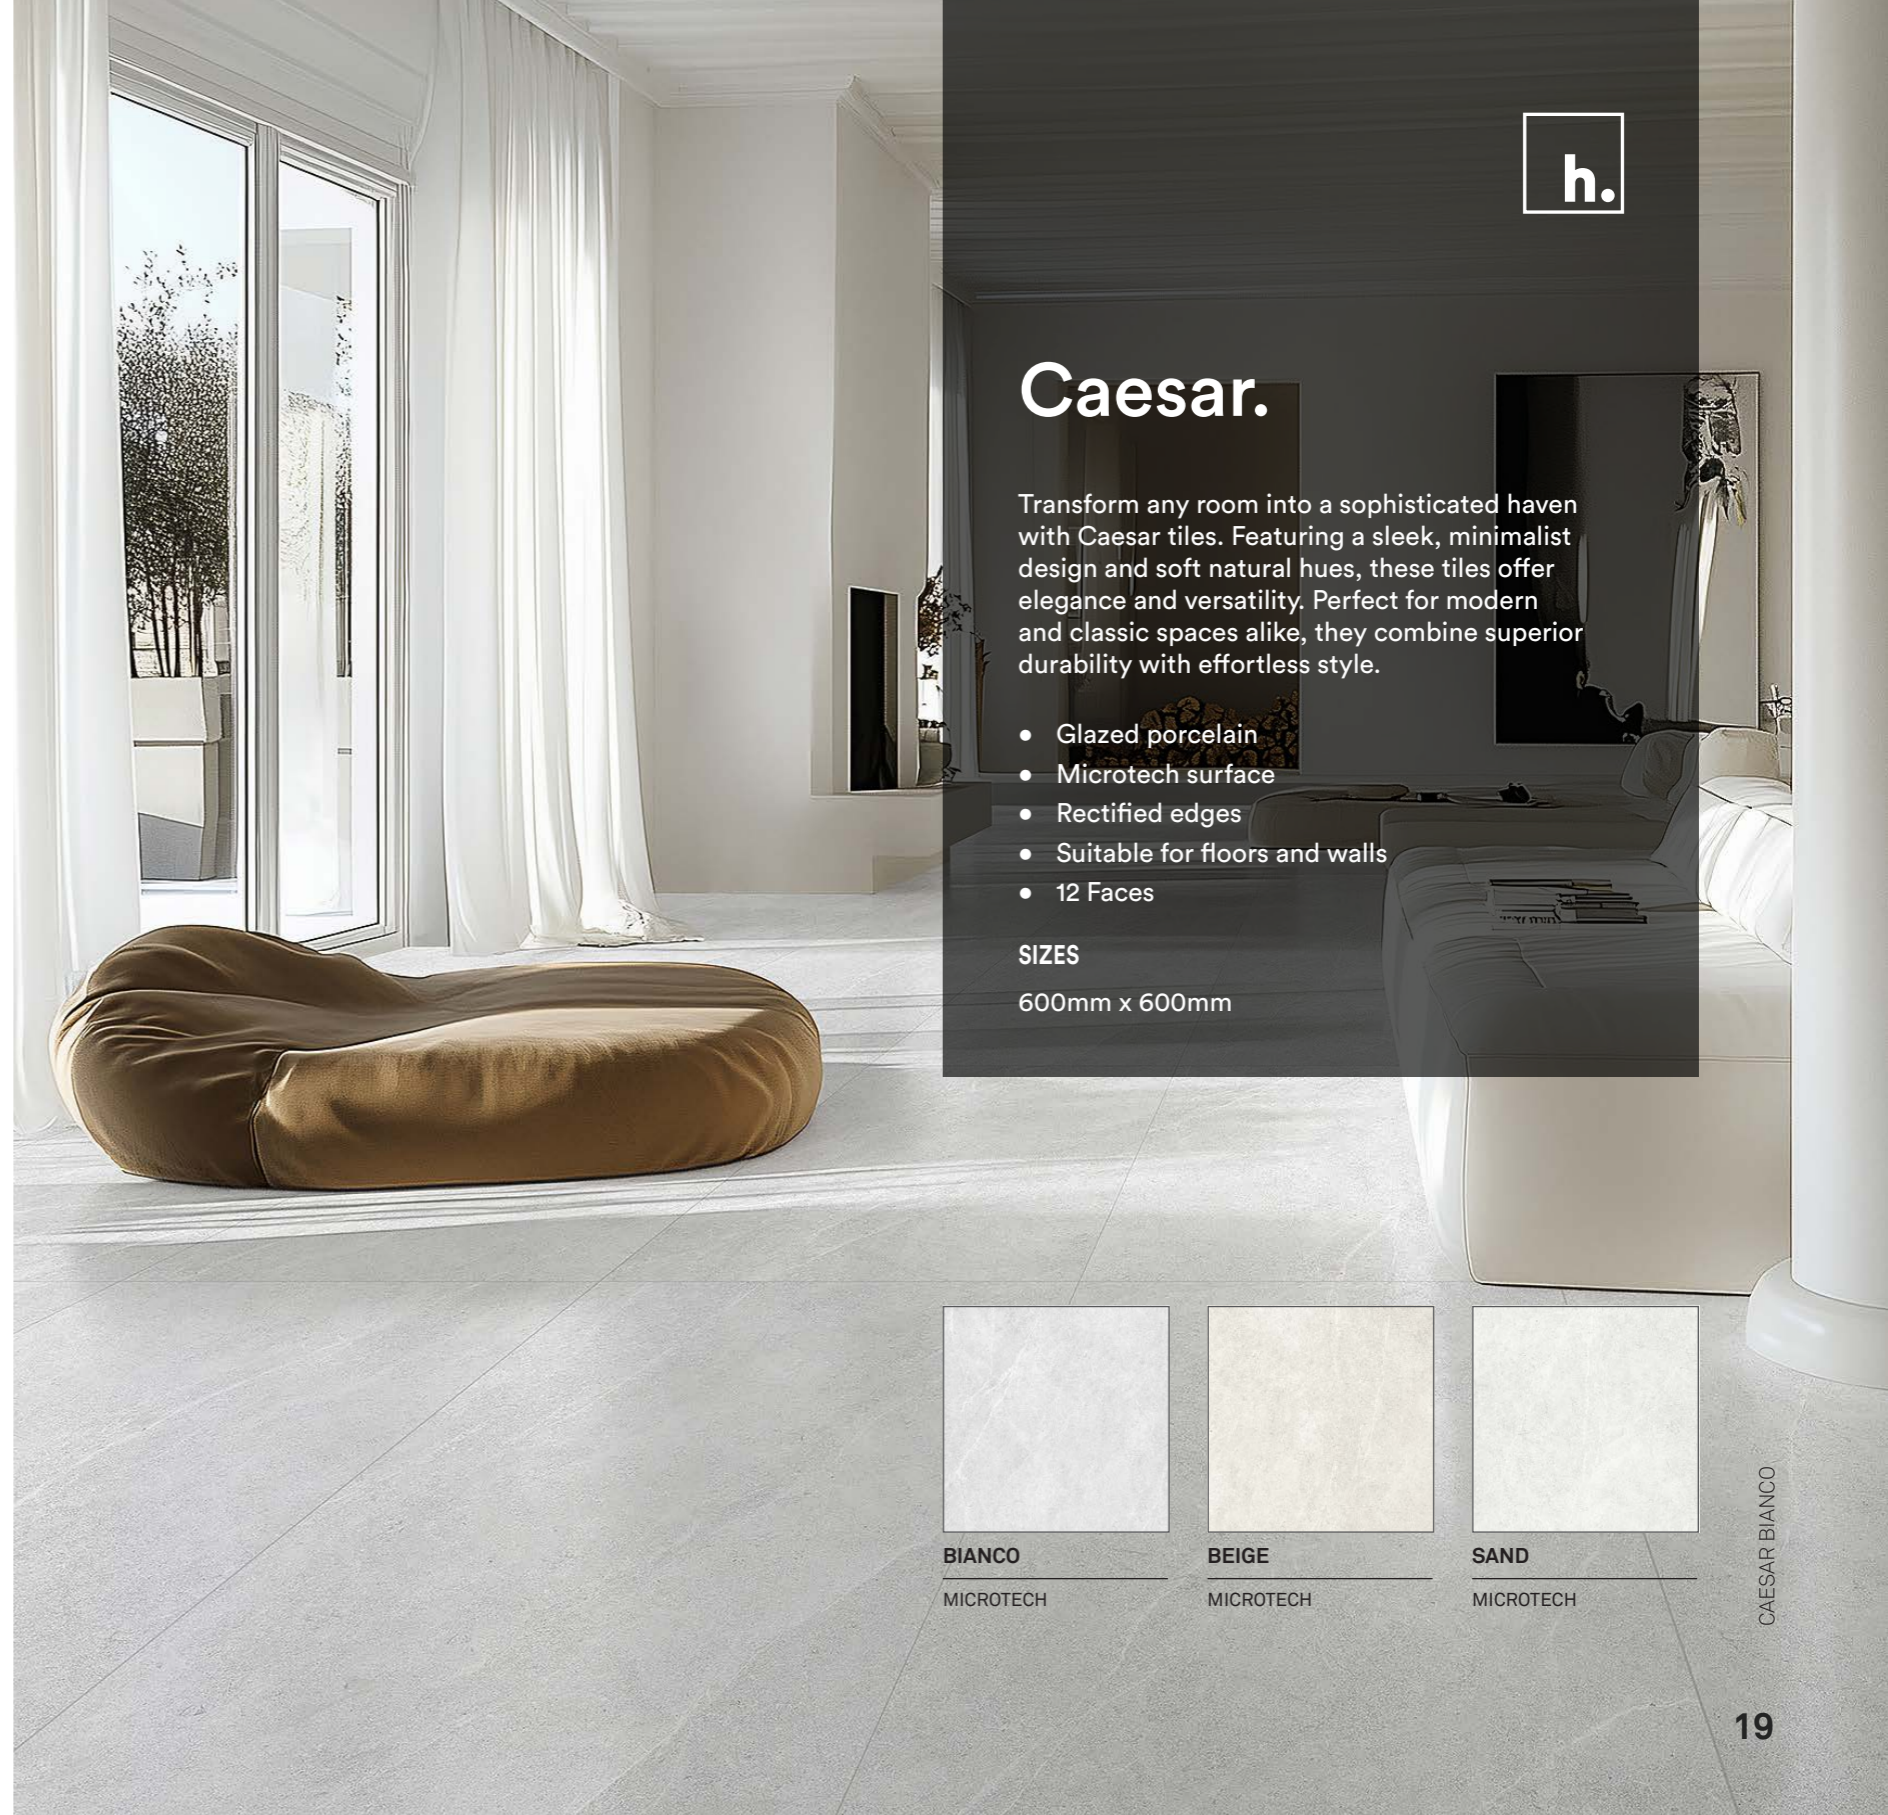

Caesar.

Transform any room into a sophisticated haven with Caesar tiles. Featuring a sleek, minimalist design and soft natural hues, these tiles offer elegance and versatility. Perfect for modern and classic spaces alike, they combine superior durability with effortless style.

- Glazed porcelain
- Microtech surface
- Rectified edges
- Suitable for floors and walls
- 12 Faces

SIZES

600mm x 600mm

MICROTECH

MICROTECH

MICROTECH

CAESAR BIANCO