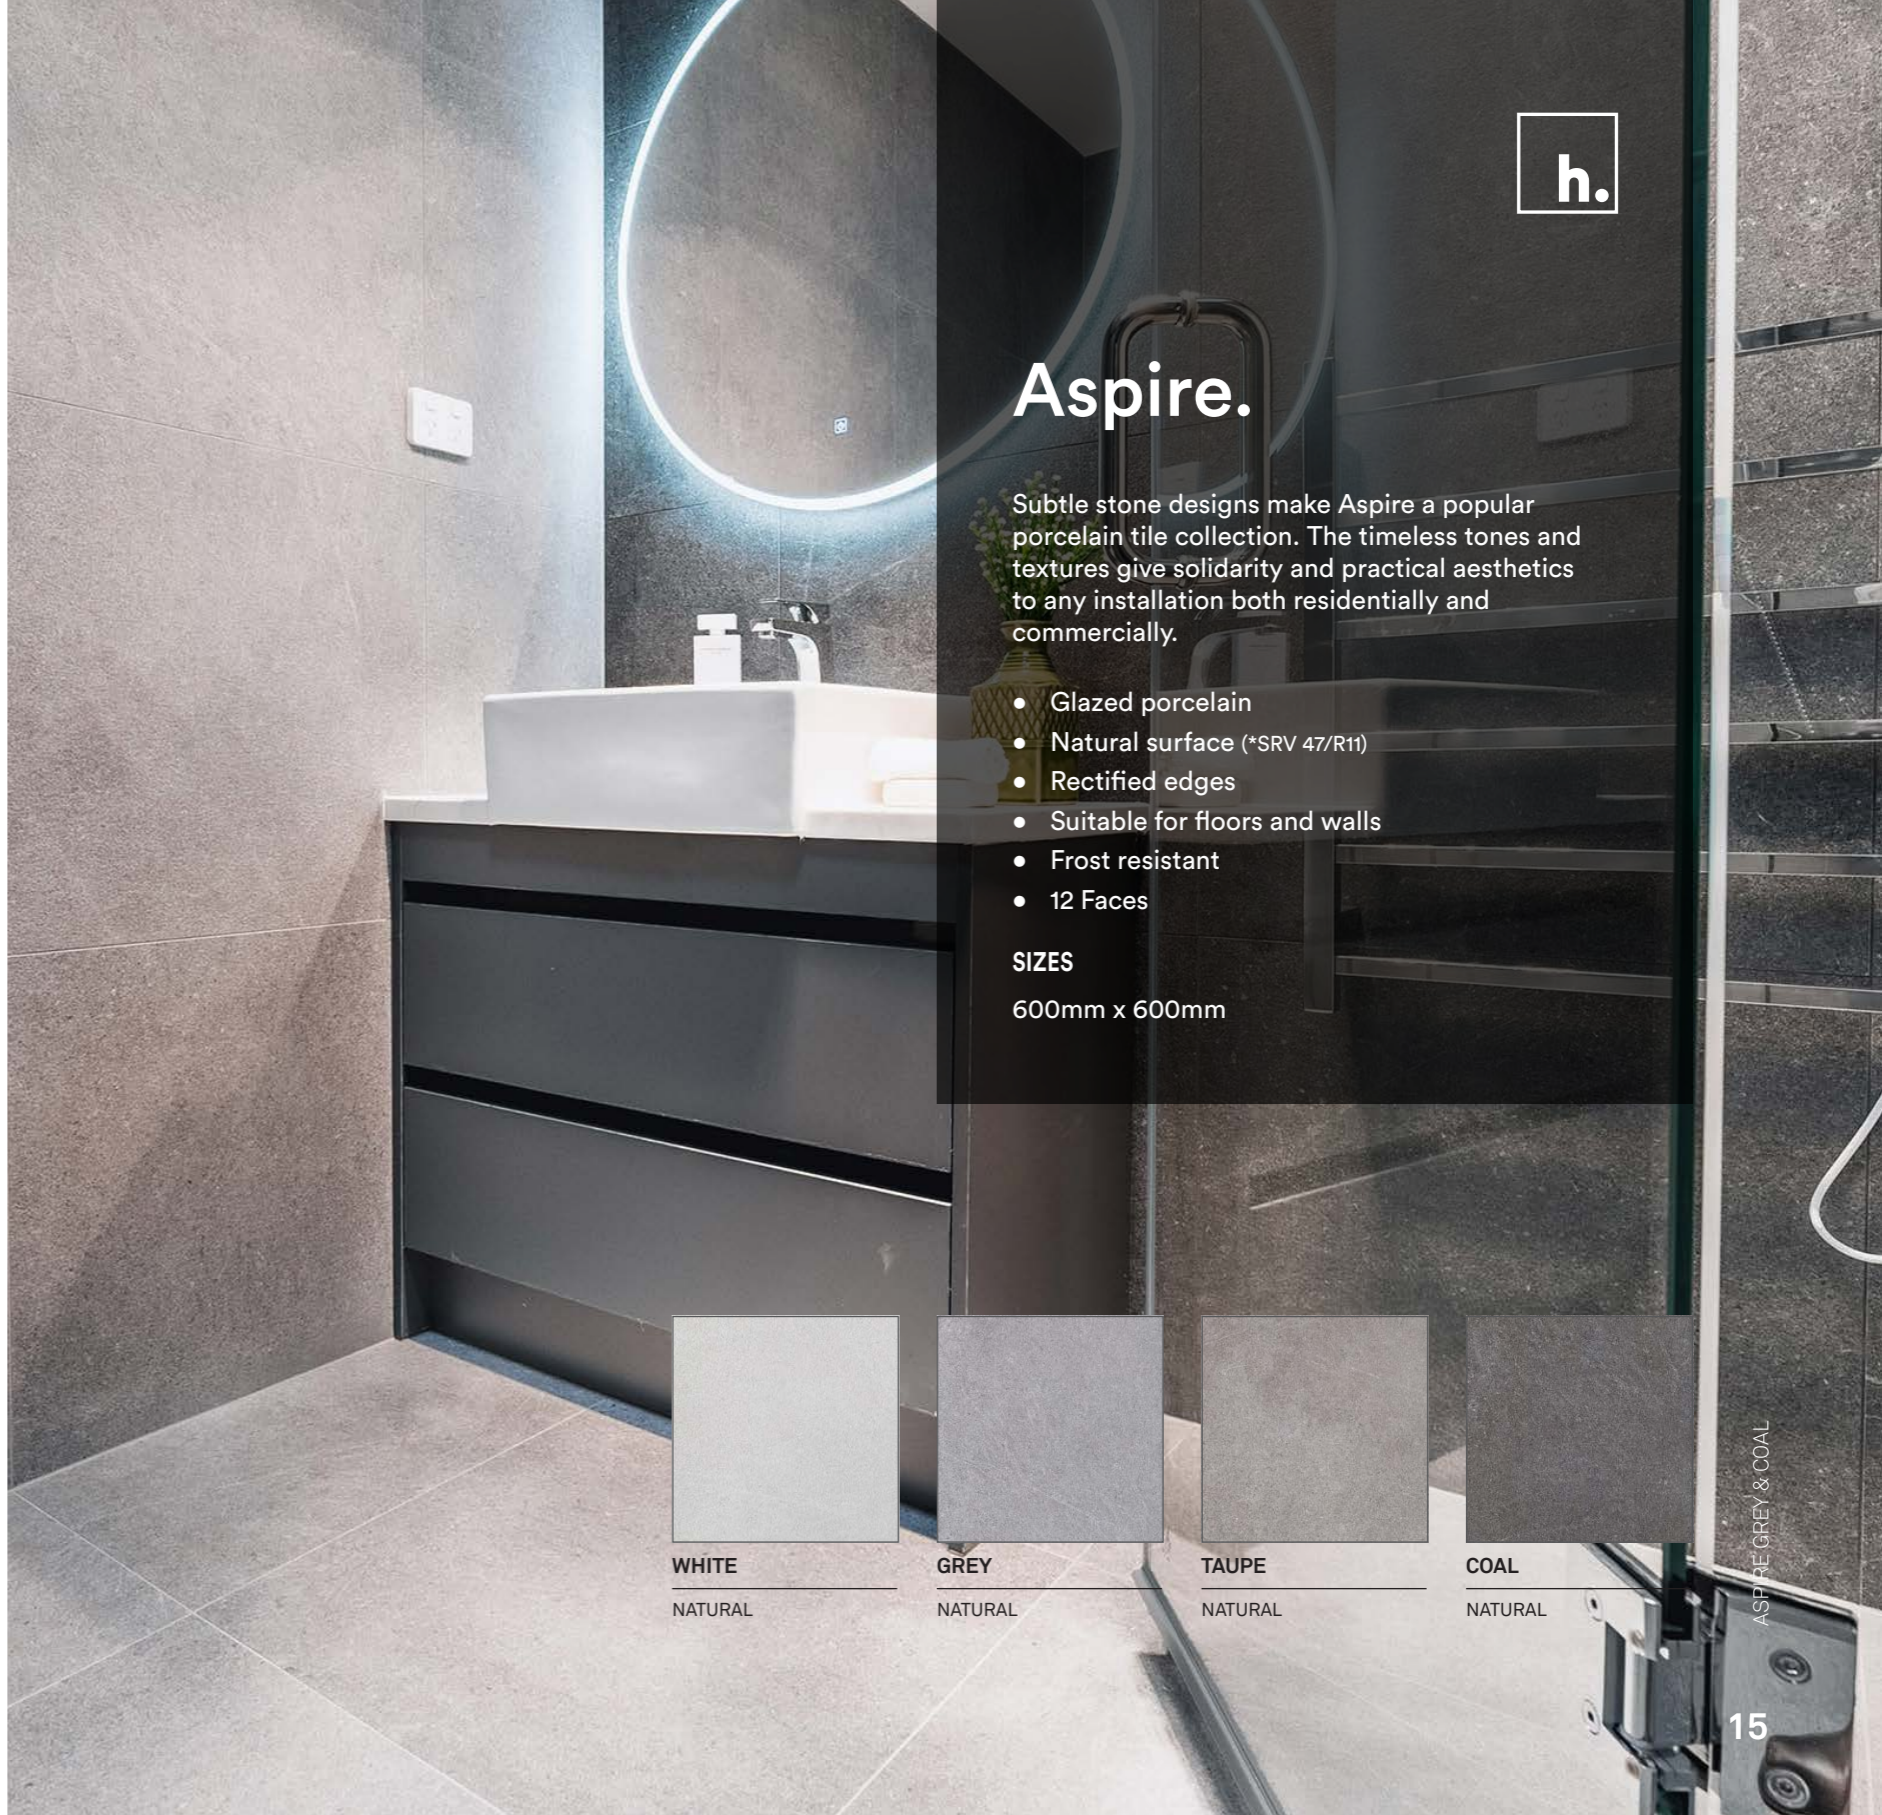

SIZES

600mm x 600mm