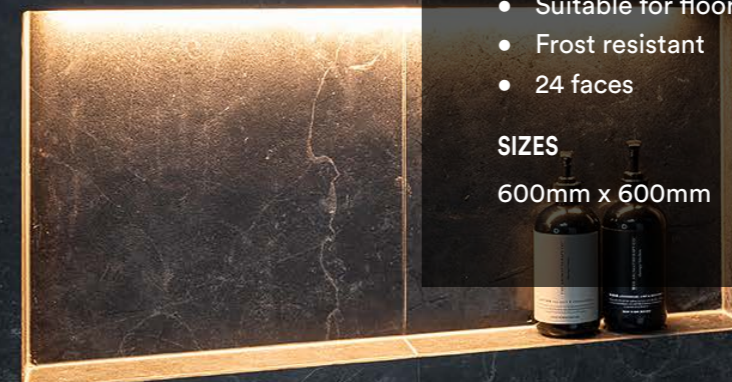

SIZES

600mm x 600mm

POLISHED /
SOFT LAPPATO

SOFT LAPPATO

SOFT LAPPATO

POLISHED /
SOFT LAPPATO

DELTA CHARCOAL