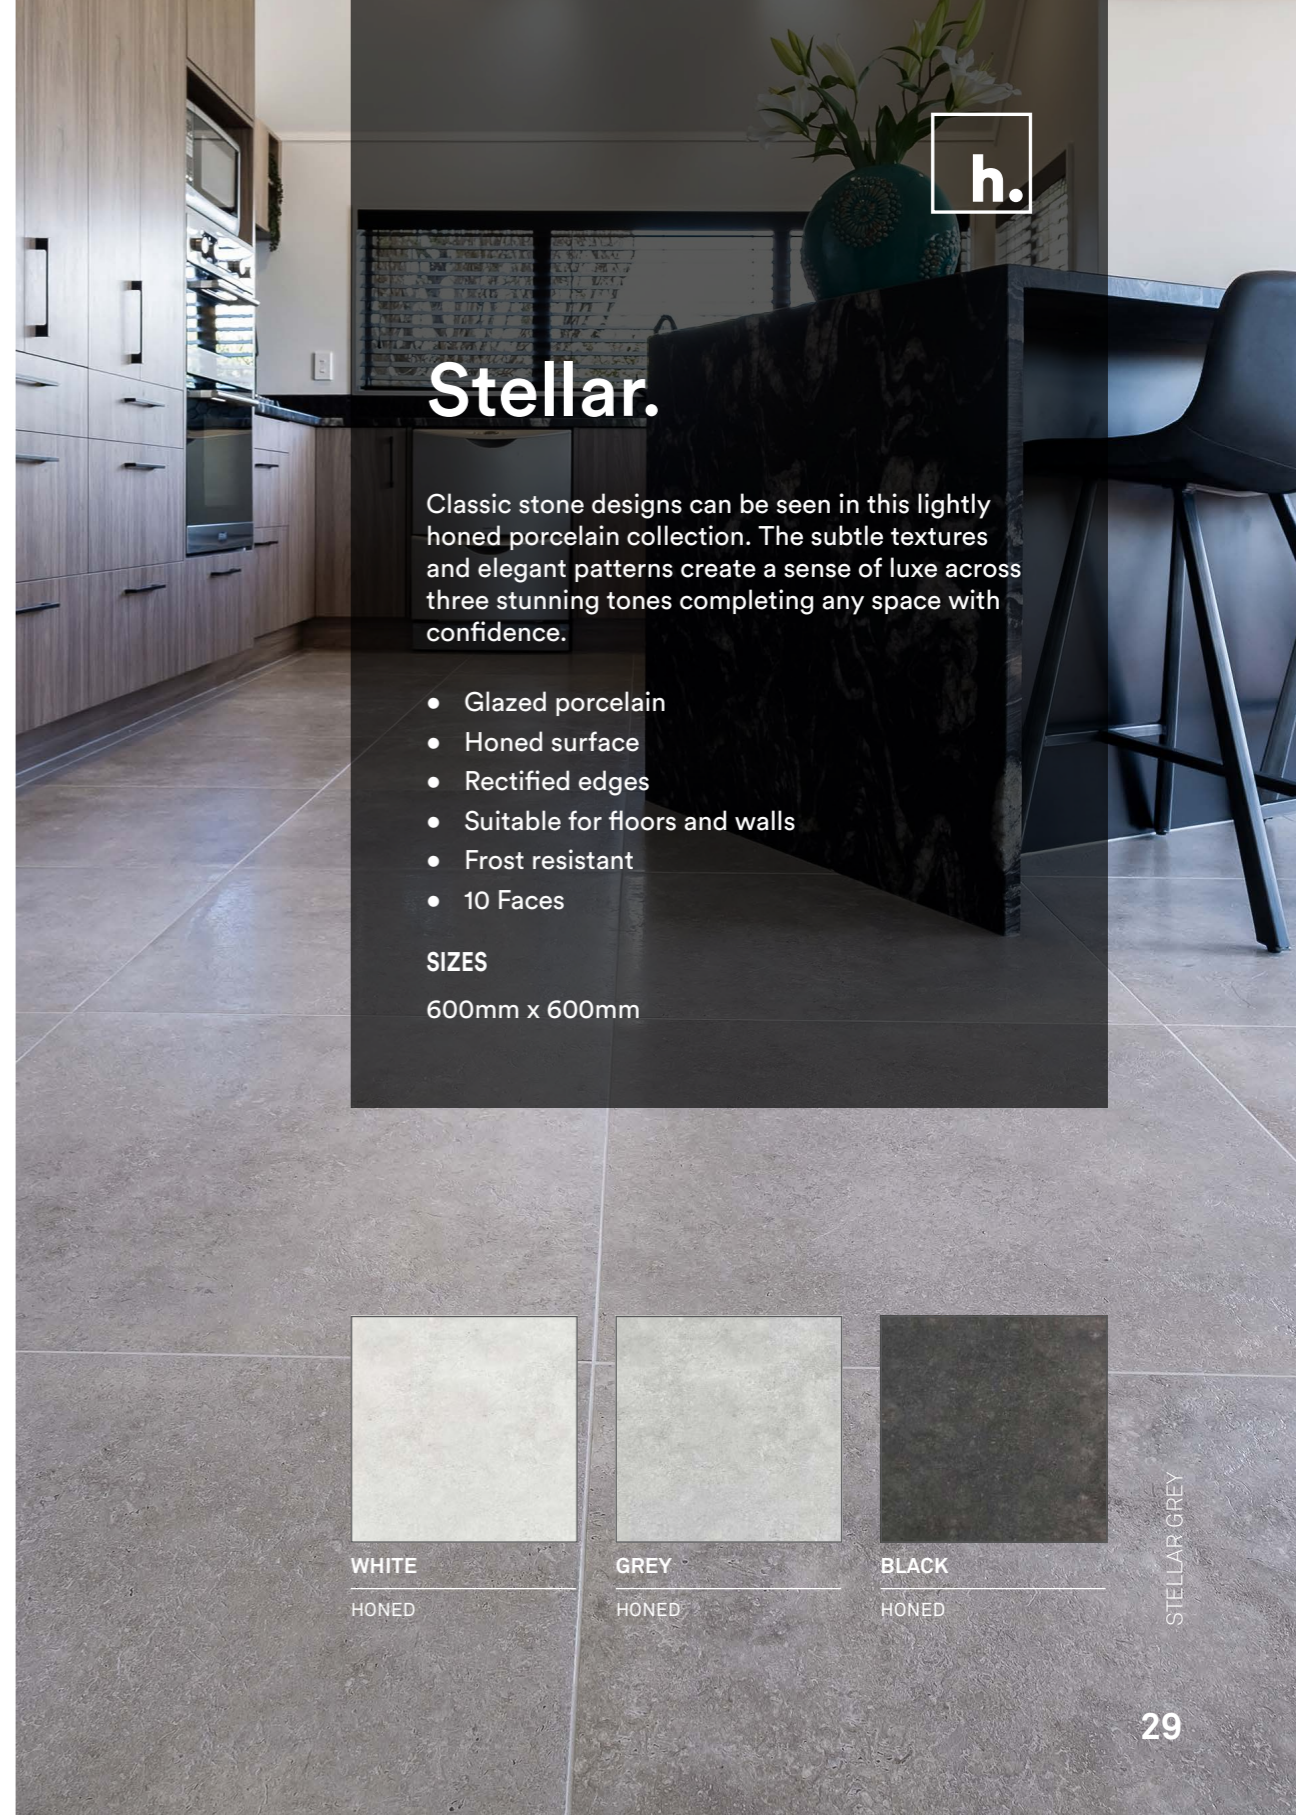

h.

Stellar.

Classic stone designs can be seen in this lightly honed porcelain collection. The subtle textures and elegant patterns create a sense of luxe across three stunning tones completing any space with confidence.

- Glazed porcelain
- Honed surface
- Rectified edges
- Suitable for floors and walls
- Frost resistant
- 10 Faces

SIZES

600mm x 600mm

STELLAR GREY