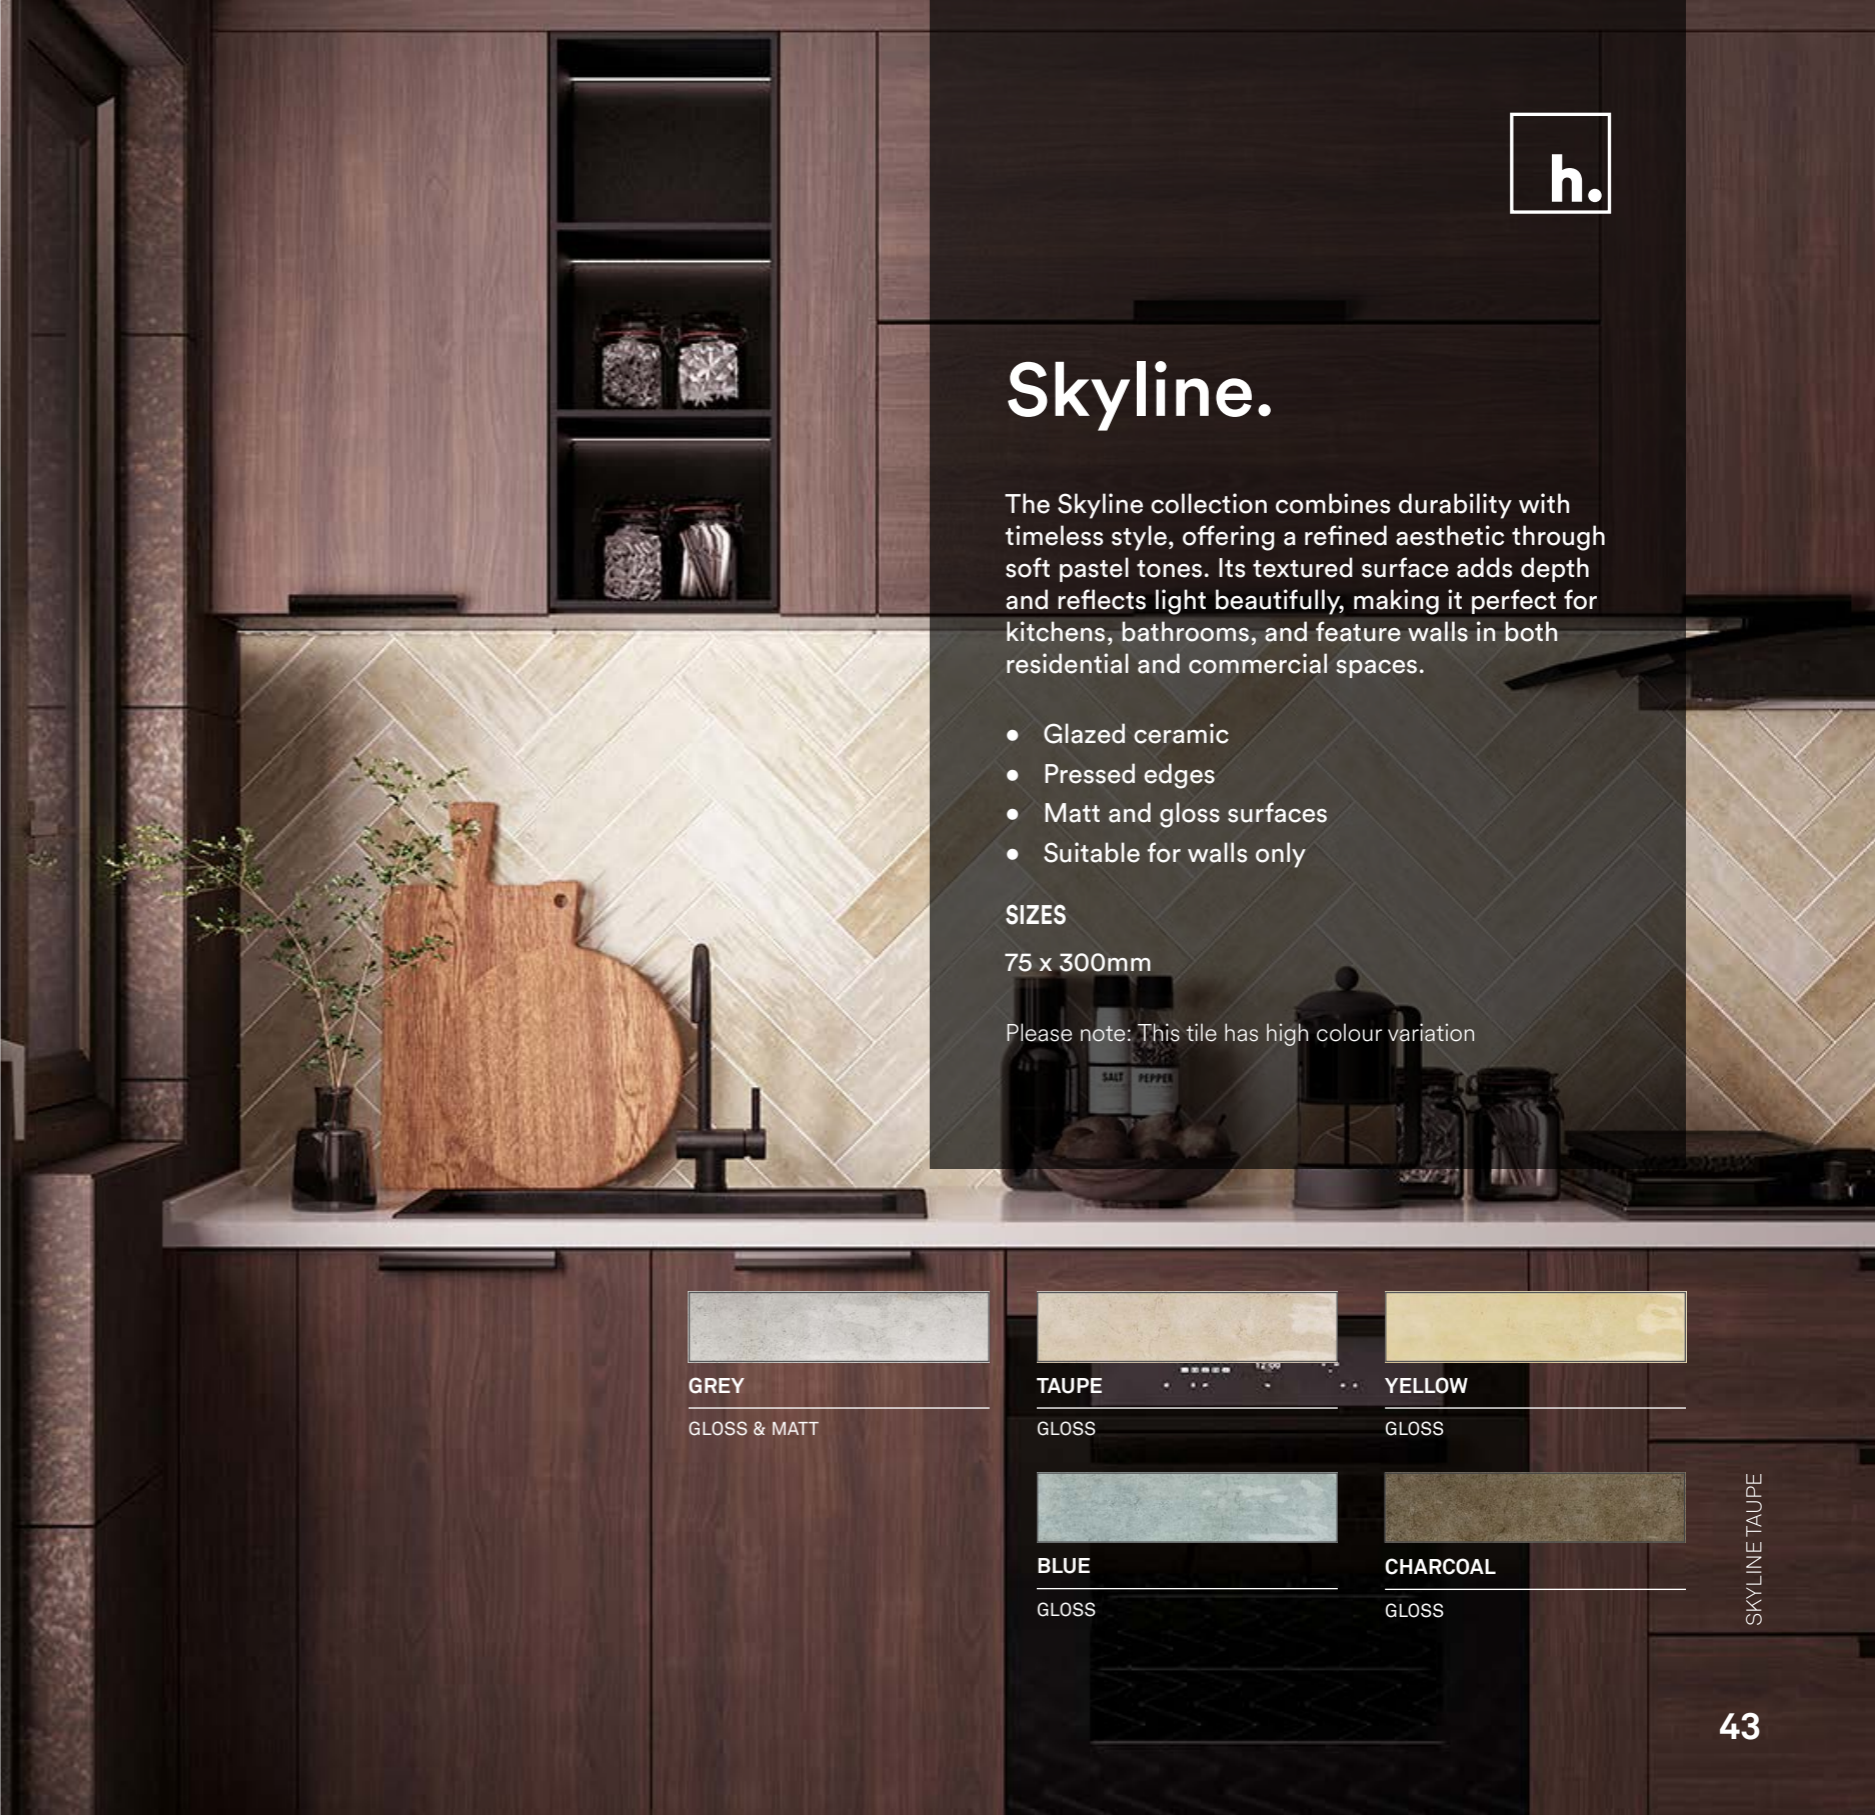

SIZES

75 x 300mm

Please note: This tile has high colour variation